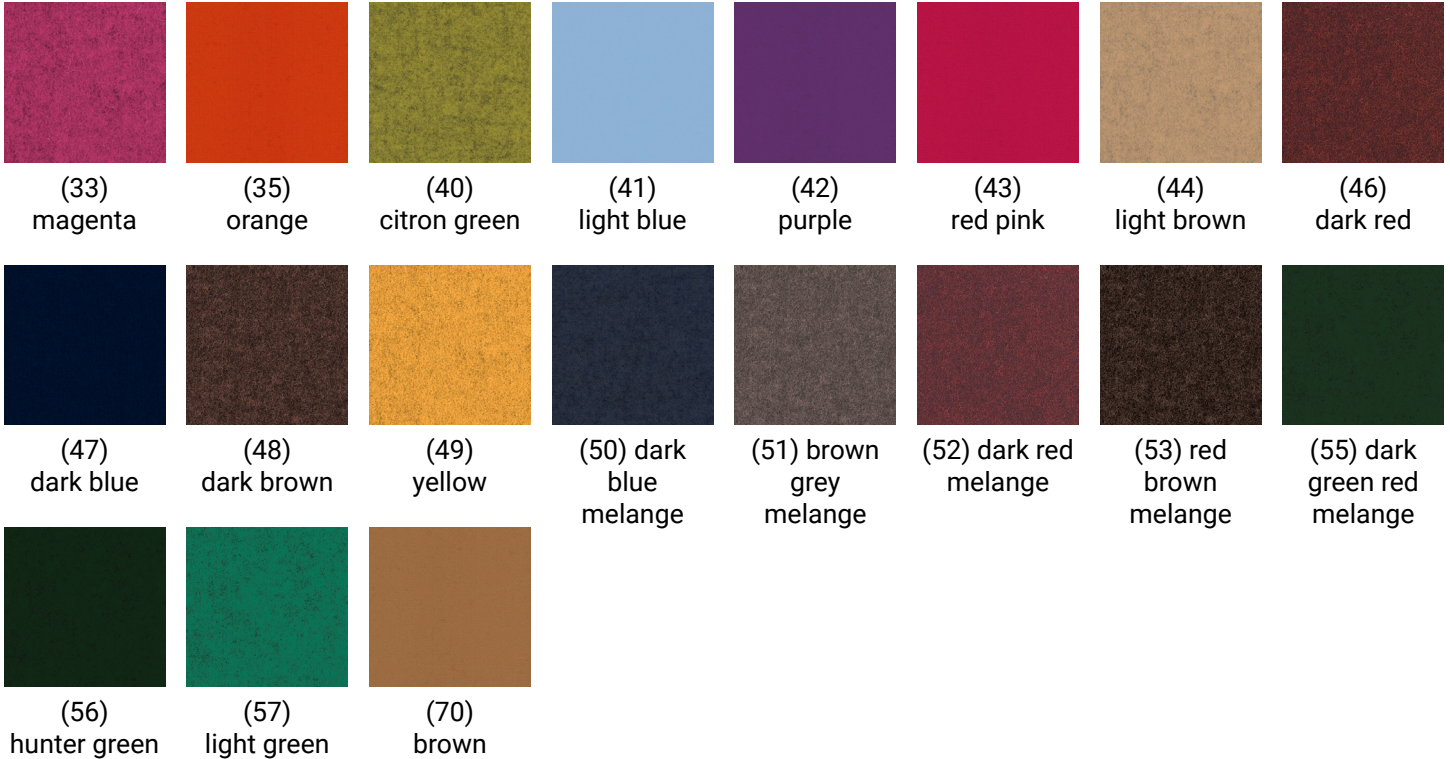

AIRCONE COLORS

NON-STANDARD OPTIONS

Air Series