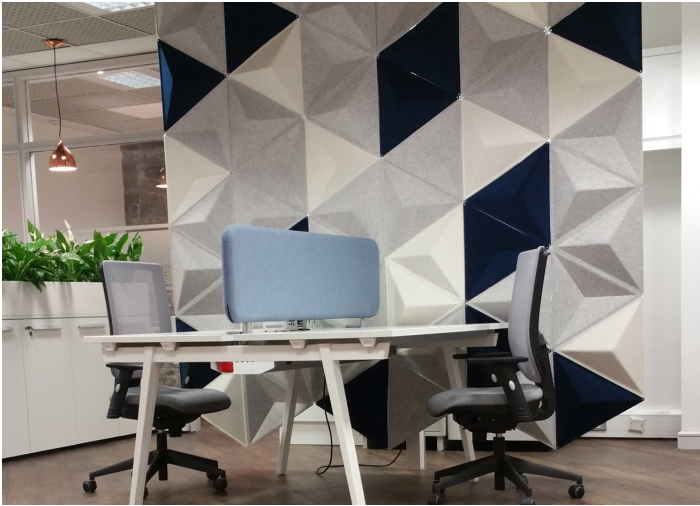

unika vaev
abstracta

AIRCONE

DESIGNER Stefan Borselius

CONTENT Core: 100% Molded Polyester Felt
Cover: 100% Polyester Felt (Air Series) or 100% NZ Wool (Focus & Mélange)

THICKNESS 3.3"

DIMENSIONS 20" (h) x 18.7" (w)