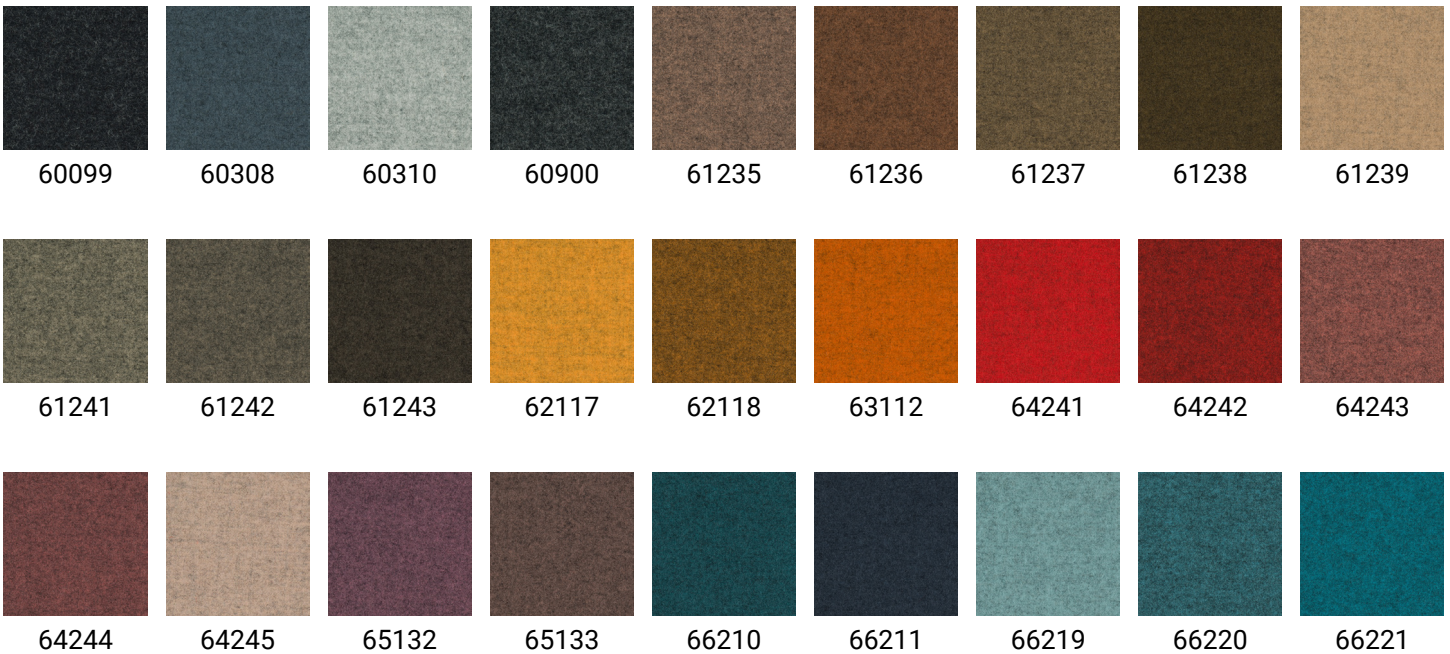

Focus Mélange

All non-standard color options are only available in packs of 10
Lead times are contingent on color/finish availability
Product may vary in color due to the nature of the media
Please refer to website for current color range + larger sample swatch

unika vaev
abstracta