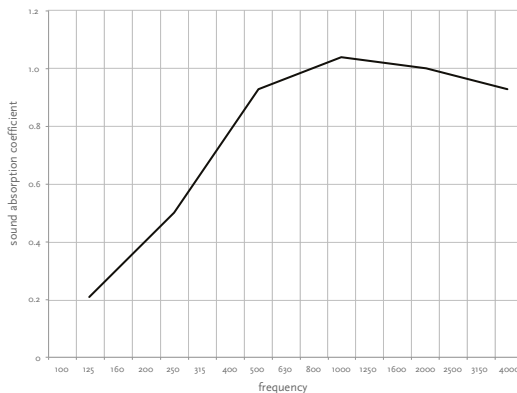

DESIGNER Stefan Borselius

CONTENT Core: 100% Molded Polyester Felt
Cover: 100% Polyester Felt (Air Series) or 100% NZ Wool (Focus & Mélange)

THICKNESS 3.3"

DIMENSIONS 20" (h) x 18.7" (w)

WEIGHT .35 lbs

FLAMMABILITY Inquire

ACOUSTIC NRC: 0.85