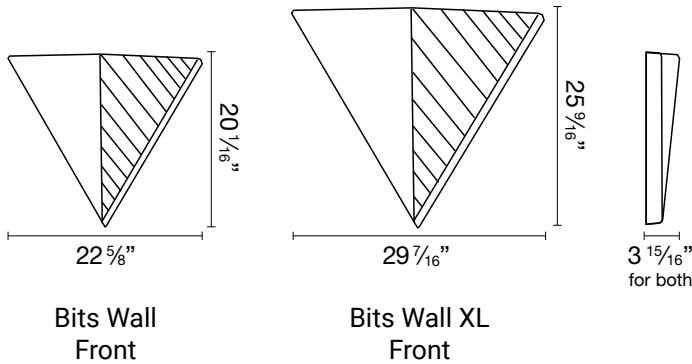

## NON-STANDARD OPTIONS

# BITS WALL

<b>DESIGNER</b>	Anya Sebton
<b>CONTENT</b>	Core: 100% Polyester Cover: 100% NZ Wool Frame: 100% Steel
<b>THICKNESS</b>	3.9" for both sizes
<b>DIMENSIONS</b>	
Bits Wall	22.6" (w) x 20.1" (h)
Bits Wall XL	29.4" (w) x 25.6" (h)
<b>FLAMMABILITY</b>	Inquire
<b>ACOUSTIC</b>	NRC: 0.85