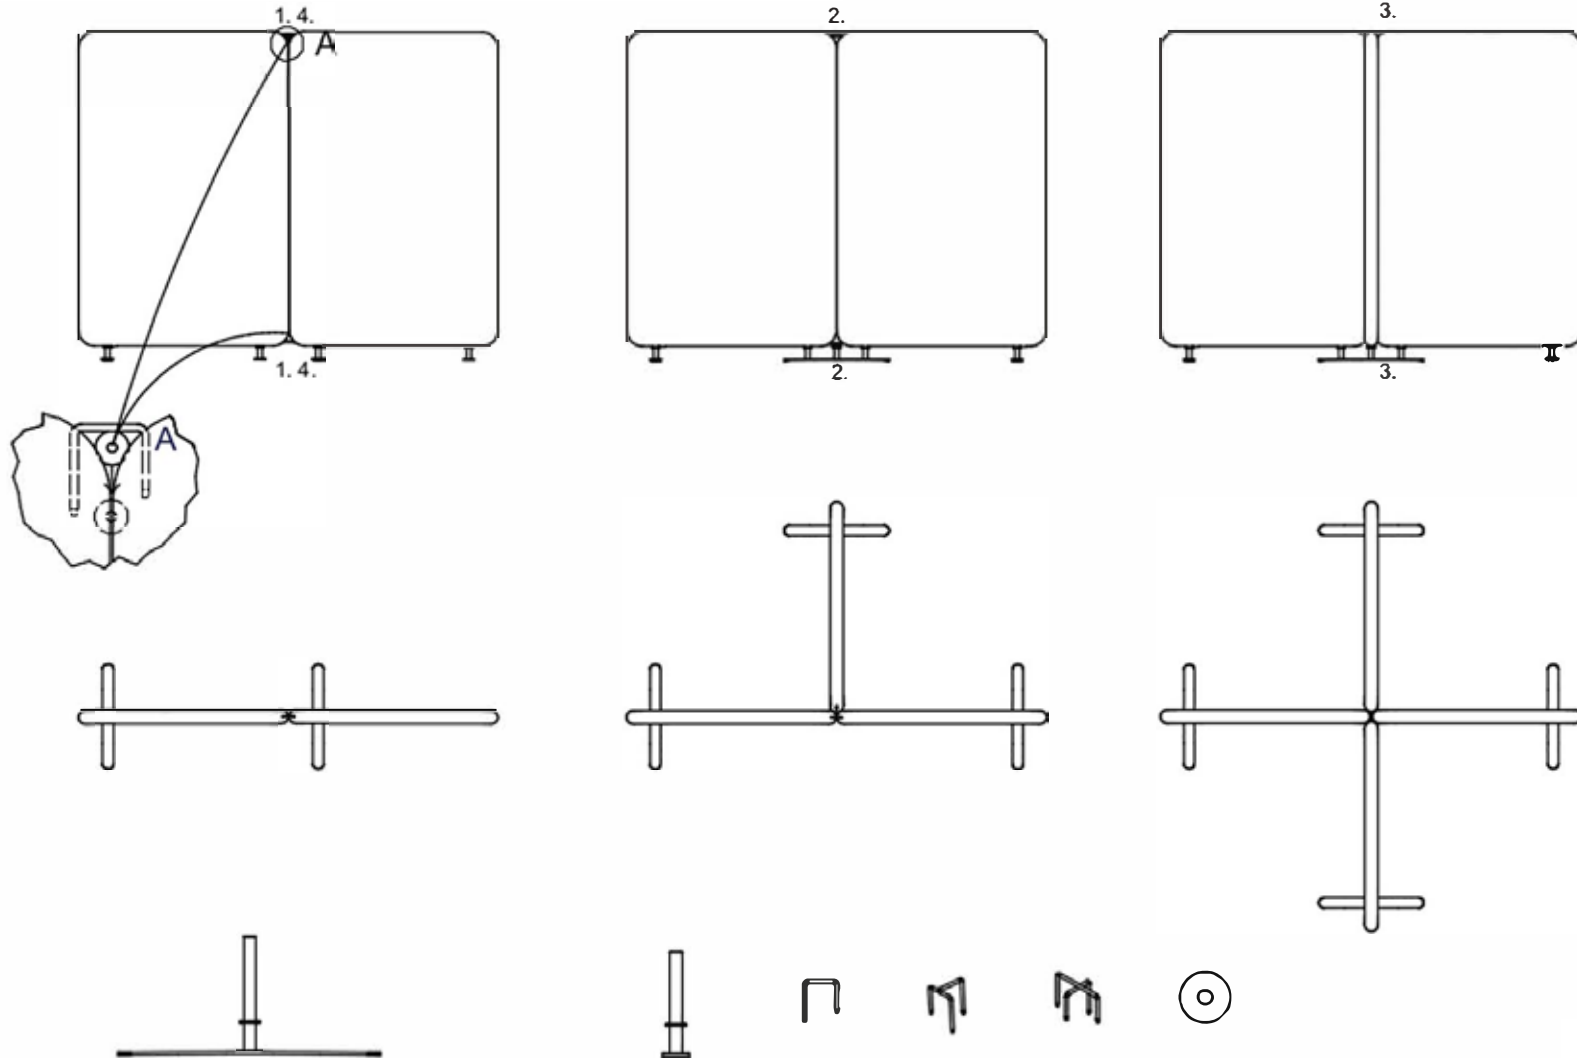

Softline

Assembly Instructions

unika vaev
abstracta