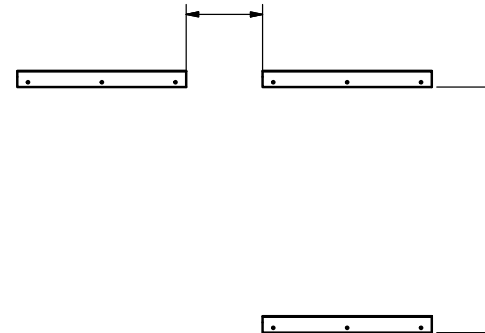

## Assembly Instructions

Soneo wallpanel (1x)

Sizes  
500x500mm  
500x1000mm  
1000x1000mm

Wallbracket (1x / panel)

Sizes  
350mm  
625mm

Screw for wallbracket

Panel size	Amount
500x500	3x
1000x1000	4x
500x1000	3x
1000x500	4x

(Not included)  
Use suitable screw  
for wall type

Panel size	Distance
19.7" x 19.7"	6.2"
39.4" x 39.4"	377mm
19.7" x 39.4"	158mm
39.4" x 19.7"	377mm

Panel size	Distance
500x500	502mm
1000x1000	1002mm
500x1000	1002mm
1000x500	502