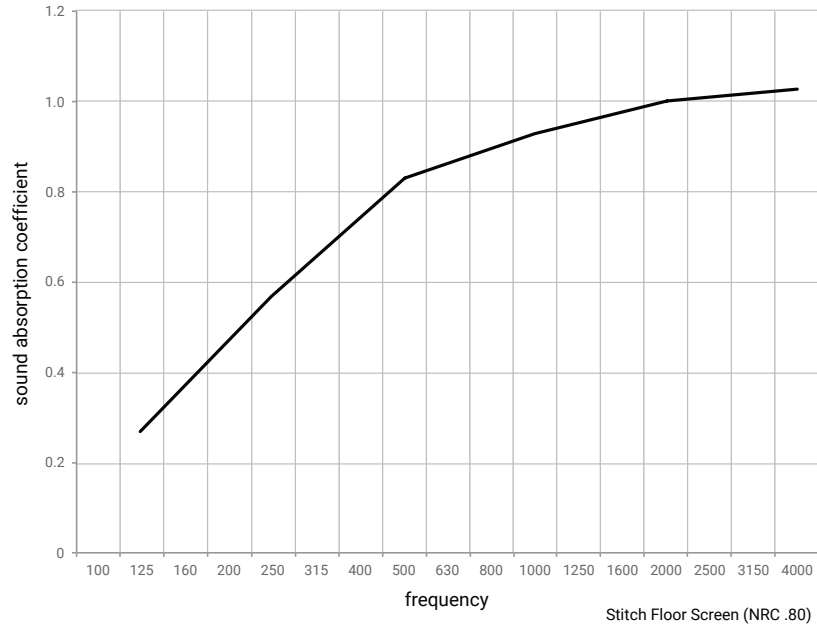

SONEO SCREEN PERFORMANCE

SOFTLINE TABLE SCREEN CARE

Basic Care:

- To maintain the color and appearance of the fabric covering it should be vacuum cleaned regularly with a clean, soft, brush nozzle.

Polyester Stain Removal:

- Use colorless towel or a washcloth to absorb as much as possible of still-moist stain. Dried stains should be vacuumed.
- Wet the stain sparingly with a white pure cotton cloth, warm water and possibly a little pH-neutral cleaner.
- Dab the area with a dry cloth or colorless paper towel to absorb the moisture and stain.
- Repeat this process until the stain is gone.
- On the final repetition, use only clean water with no detergent added.
- Finish by dabbing

Wool Stain Removal:

Dab or wipe gently with a damp cloth.