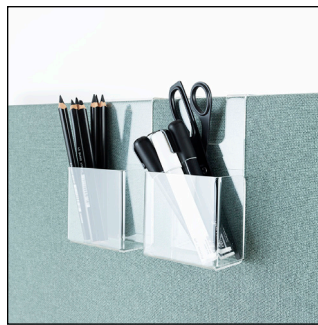

SONEO LEGS & ACCESSORIES

RAL 9011 - Black Lacquered

RAL 9007 - Grey Lacquered

RAL 9002 - White Lacquered

Standard Legs

Acrylic Pen Holder

Acrylic Pigeon Hole

Acrylic Shelf