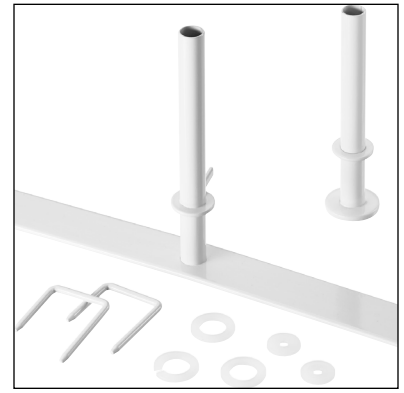

SONEO LEGS & ACCESSORIES

RAL 9011 - Black Lacquered

RAL 9007 - Grey Lacquered

RAL 9002 - White Lacquered

Standard Legs

Acrylic Pen Holder

Acrylic Pigeon Hole

Acrylic Shelf