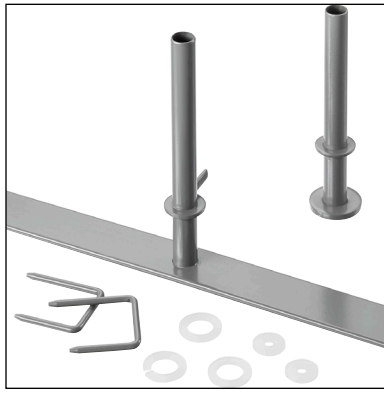

SONEO LEGS & ACCESSORIES

RAL 9011 - Black Lacquered

RAL 9007 - Grey Lacquered

RAL 9002 - White Lacquered

Standard Legs

Acrylic Pen Holder

Acrylic Pigeon Hole

Acrylic Shelf