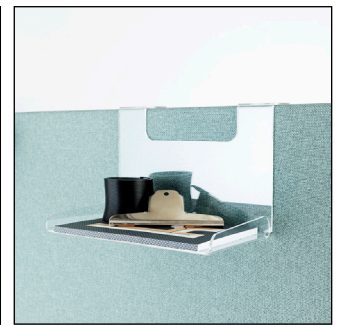

SONEO LEGS & ACCESSORIES

RAL 9011 - Black Lacquered

RAL 9007 - Grey Lacquered

RAL 9002 - White Lacquered

Standard Legs

Acrylic Pen Holder

Acrylic Pigeon Hole

Acrylic Shelf