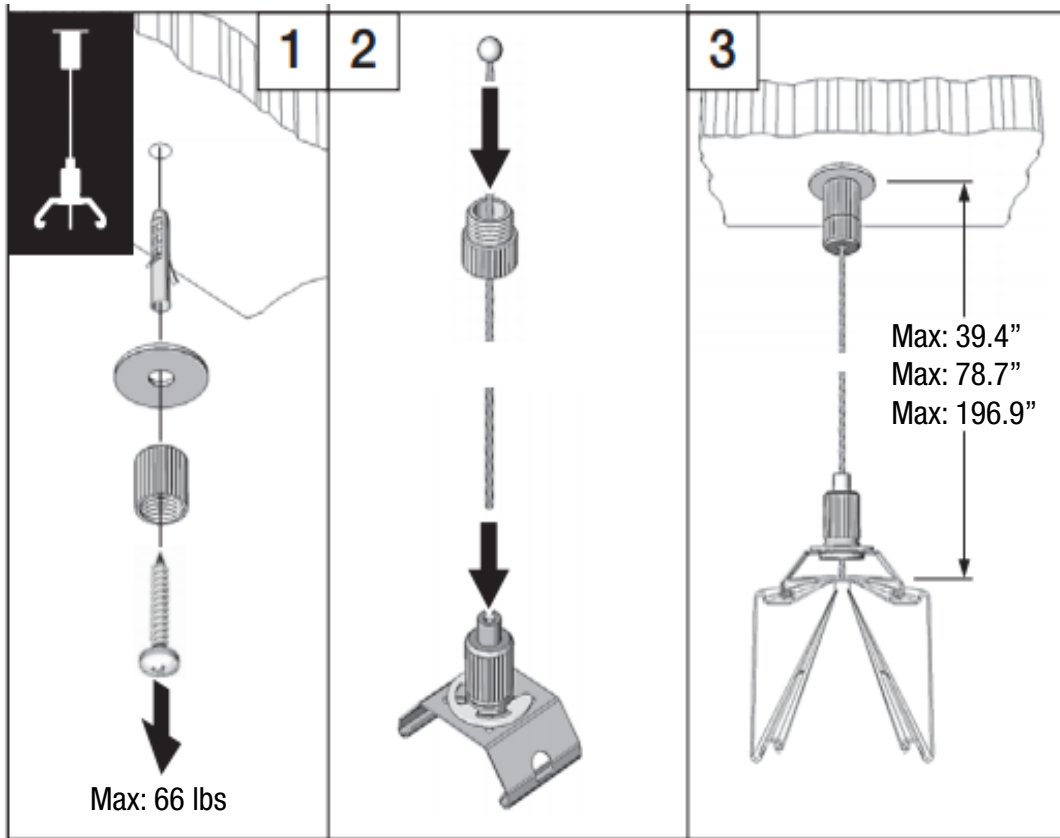

LINA CYLINDER INSTALLATION GUIDE

unika vaev

KULA

Hear yourself think®

4/32

Mat.-Nr. 04780991/5/PL 05.10

TECTON ASI O-L / TECTON AC (CADDY-CLIP)