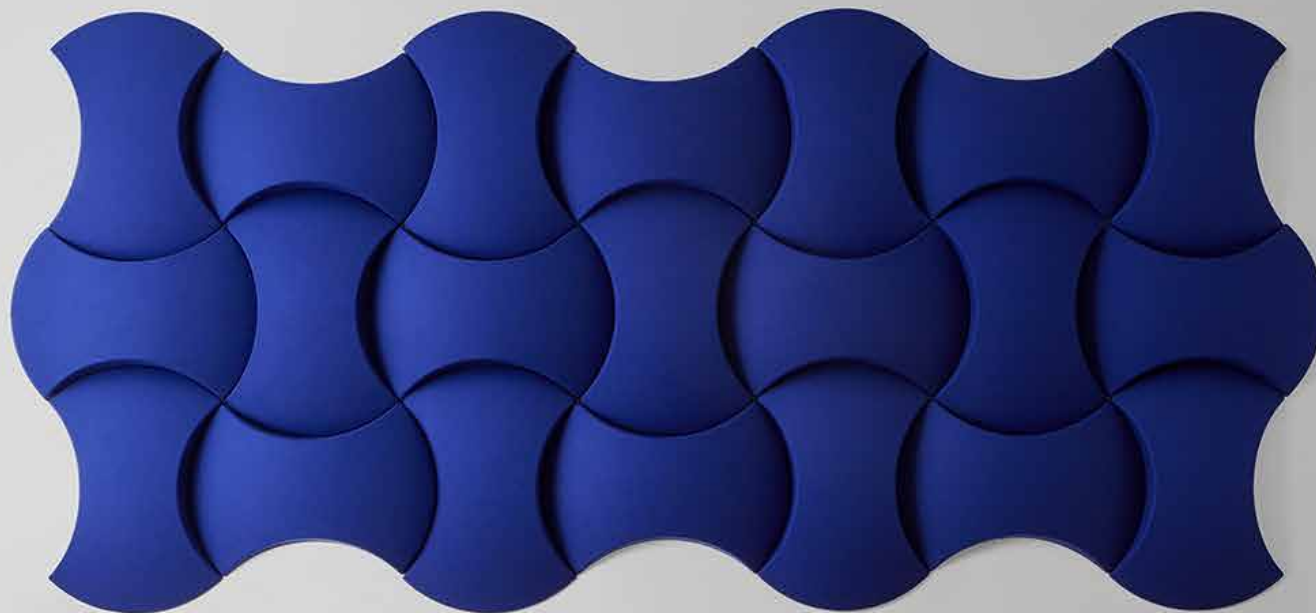

Sky Wall Installation

sky-wall-install-11-1-19

unika vaev
abstracta

Sky Wall Tile

Assembly Instructions

Note: The magnets can also be attached to a standard ceiling grid (23.6" x 23.6") without the brackets. Brackets should be ordered separately