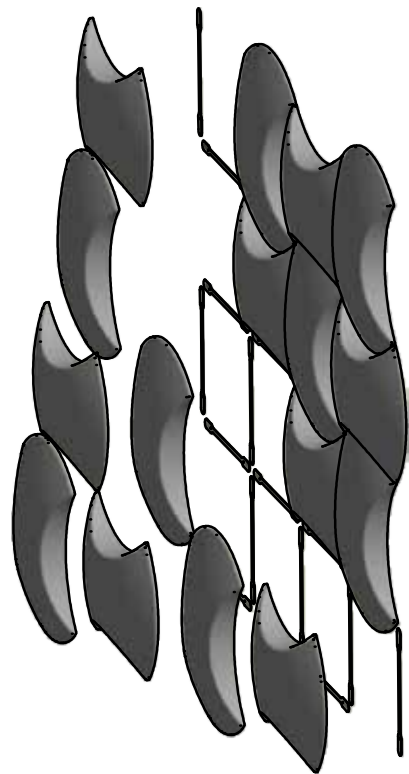

Sky Wall Installation

sky-wall-install-11-1-19

unika vaev
abstracta

Sky Wall Tile

Assembly Instructions

Note: The magnets can also be attached to a standard ceiling grid (23.6" x 23.6") without the brackets. Brackets should be ordered separately