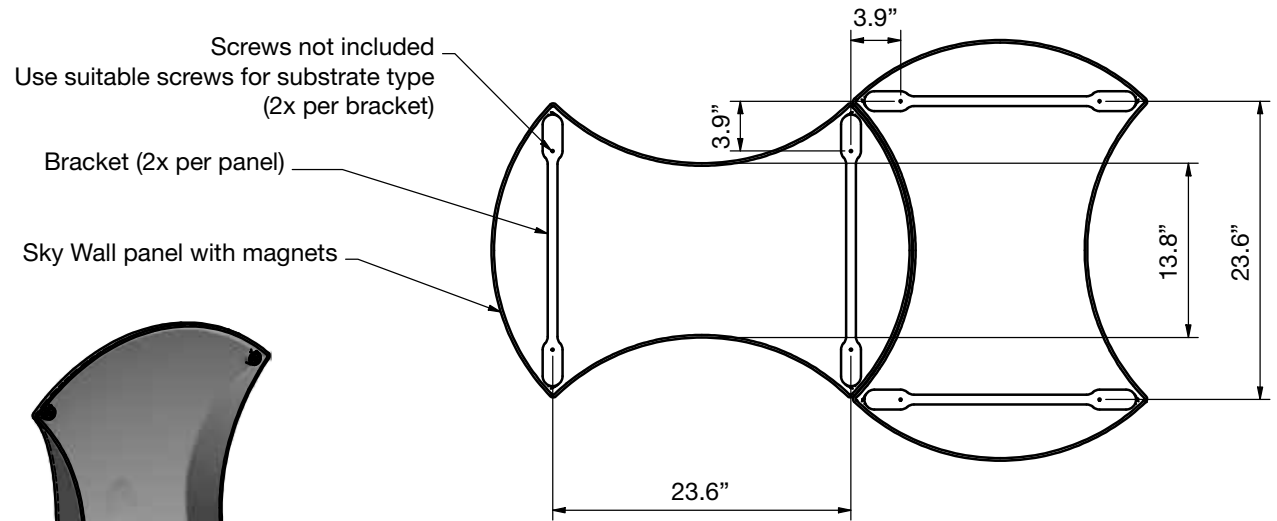

Sky Wall Installation

sky-wall-install-11-1-19

unika vaev
abstracta

Sky Wall Tile

Assembly Instructions

Note: The magnets can also be attached to a standard ceiling grid (23.6" x 23.6") without the brackets. Brackets should be ordered separately