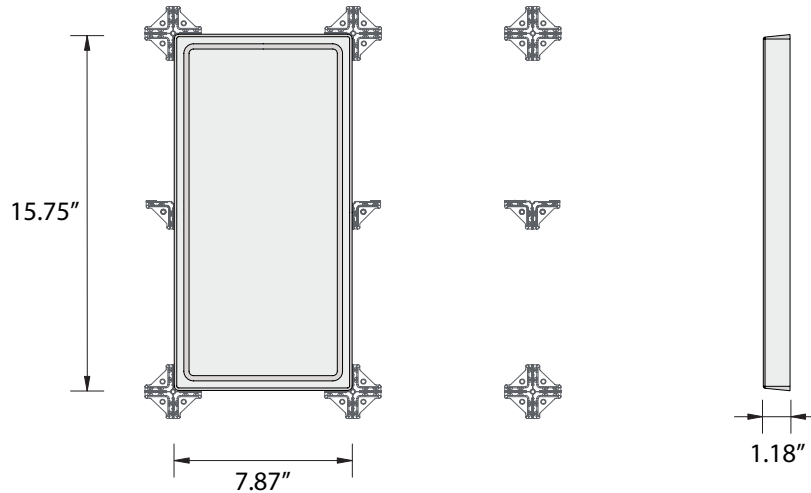

ECOUSTIC® EDGE

DESIGNER Adam Goodrum & Patryk Koca

CONTENT 100% PET (up to 23% recycled content)

THICKNESS 1.18" (30mm)

DIMENSIONS 15.75" x 7.87" (400mm x 200mm)

ACOUSTIC NRC: 0.80 with infill

Lightweight, Easy to Handle + Install: Use the provided template to position the 4-way clips, then simply press the tile into place.