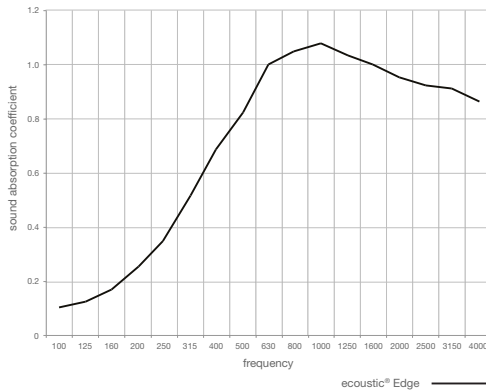

ECOUSTIC® EDGE

DESIGNER Adam Goodrum & Patryk Koca

CONTENT 100% PET (up to 23% recycled content)

THICKNESS 1.18" (30mm)

DIMENSIONS 15.75" x 7.87" (400mm x 200mm)

ACOUSTIC NRC: 0.80 with infill

Lightweight, Easy to Handle + Install: Use the provided template to position the 4-way clips, then simply press the tile into place.