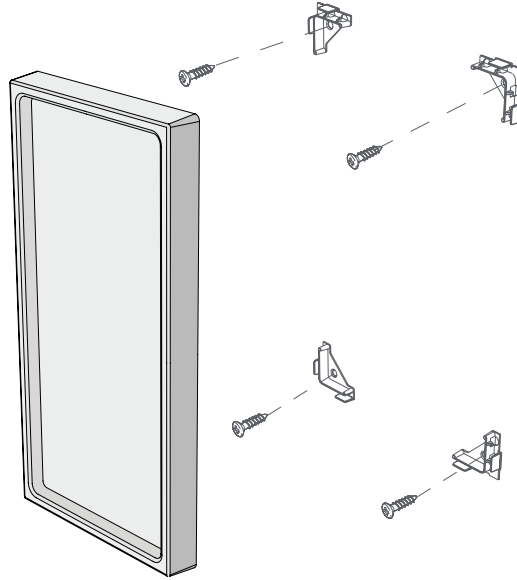

FLAMMABILITY

ASTM E84 Class A (Class B with Infill)
 AS/NZS 1530.3
 GB8624-2012

APPLICATION

Wall, Ceiling

DESCRIPTION

Ecoustic® Edge is a dynamic three dimensional acoustic wall tile with a crisp edge, rectangular geometry. Ecoustic® Edge tiles utilize a simple to use wall clip system which is quick to install. Ecoustic® Edge is available in many colorways.

ECOUSTIC® EDGE COMPONENTS

Screws (not included) Flat head c/sunk 1" [2 per 4-way clip]

Ecoustic® Edge Tile

100% polyester (up to 23% recycled content)

16 tiles in one color per box

*Boxes CANNOT be broken

Clip layout example - 63" x 63"