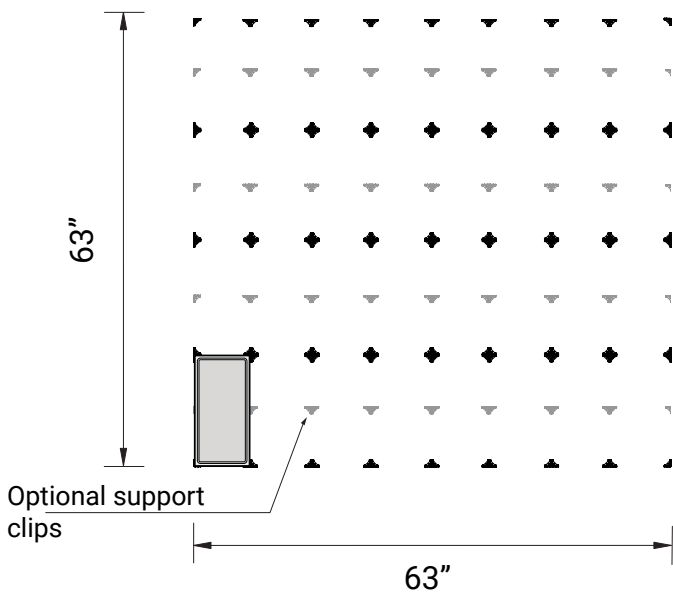

ECOUSTIC® EDGE COMPONENTS

Screws (not included) Flat head c/sunk 1" [2 per 4-way clip]

Ecoustic® Edge Tile

100% polyester (up to 23% recycled content)

16 tiles in one color per box

*Boxes CANNOT be broken

Clip layout example - 63" x 63"

4 way clip - Clear ABS

16 + 1 spare 4 way clips are supplied in each box

Single clip template is also included in each box

Complete

Use a complete clip for each junction of 4 tiles

Half

Break clip in half for each straight edge 2 tile joins