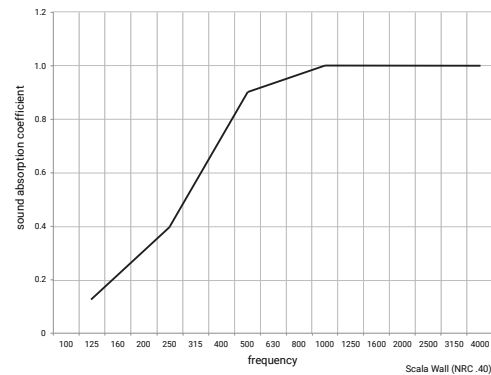

PLEASE NOTE

We recommend having a small gap between joins to keep panels in line. All horizontal and vertical orientations should use a gap of .75" - 2" (20mm - 50mm).

Scala Panels CANNOT be cut in the field.

Improved Sound Absorption: Scala Wall Tile is ideal for high-frequency absorption and achieves an NRC 0.80 rating.