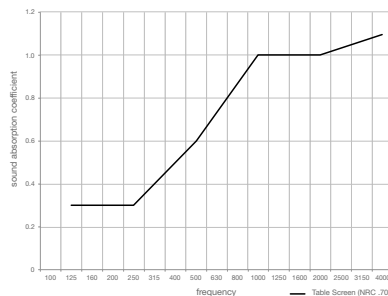

DIMENSIONS

(w): 50.2", 58.1", 65.9", or 73.8"
 (h): 25.6"
 (d): 1.6"

FLAMMABILITY

Inquire

ACOUSTIC

NRC: 0.70

APPLICATION

Screen