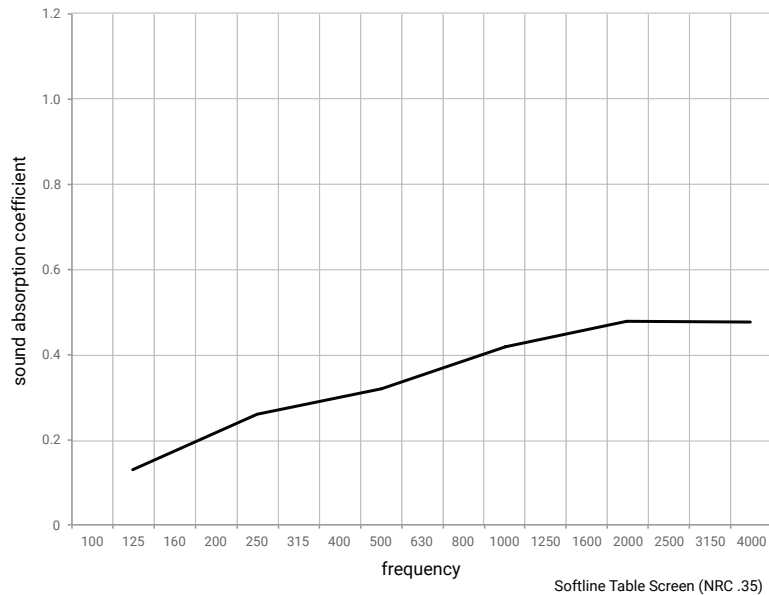

SOFTLINE TABLE SCREEN PERFORMANCE

SOFTLINE TABLE SCREEN CARE

Basic Care:

- To maintain the color and appearance of the fabric covering it should be vacuum cleaned regularly with a clean, soft, brush nozzle.

Polyester Stain Removal:

- Use colorless towel or a washcloth to absorb as much as possible of still-moist stain. Dried stains should be vacuumed.
- Wet the stain sparingly with a white pure cotton cloth, warm water and possibly a little pH-neutral cleaner.
- Dab the area with a dry cloth or colorless paper towel to absorb the moisture and stain.
- Repeat this process until the stain is gone.
- On the final repetition, use only clean water with no detergent added.
- Finish by dabbing

Wool Stain Removal:

Dab or wipe gently with a damp cloth.

Acrylic Glass Care:

- Wipe with approved cleaning fluid intended for glass.
- Wash away residual cleaning solution with clean lukewarm water.
- Wipe dry with clean cloth.
- Repeat if necessary.
- Please Note- Avoid use of detergents that are not intended for whiteboards (e.g. soap or detergent) when they can leave streaks.