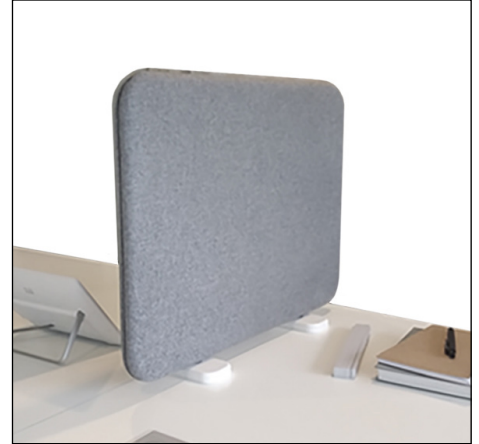

unika vaev
abstracta

SOFTLINE TABLE SCREEN

Table Screen Options

Modesty Panel - Above & Below Table Top

Over Desk Attachment - Just on Top

Mobile - No Attachment

Accessories

Acrylic Pen Holder