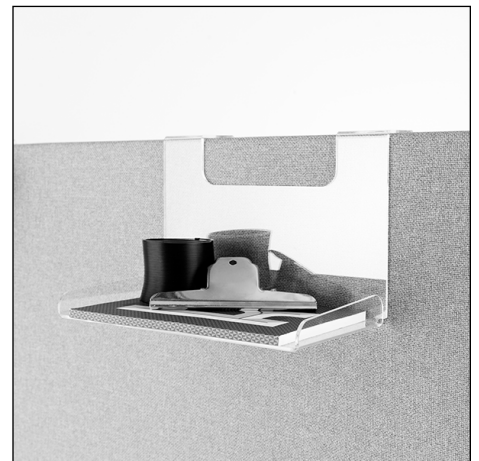

Acrylic Shelf

Lead times are contingent on color/finish availability
Product may vary in color due to the nature of the media
Please refer to website for current color range + larger sample swatch

unika vaev
abstracta