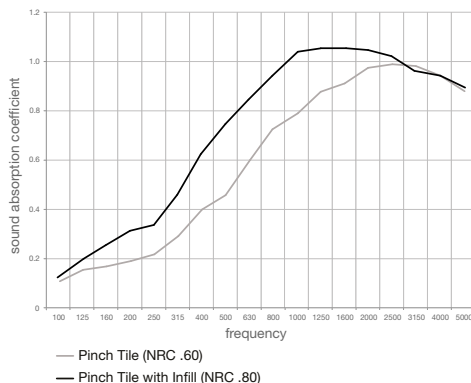

ACOUSTIC

NRC - 0.60 | 0.80 (with infill)

Declare.

OEKO-TEX®
CONFIDENCE IN TEXTILES
STANDARD 100

Patterns shown are not to scale
Product may vary in color due to the nature of the media
Please refer to website for current color range

ecoustic® global leaders
by INSTYLE in acoustic
products