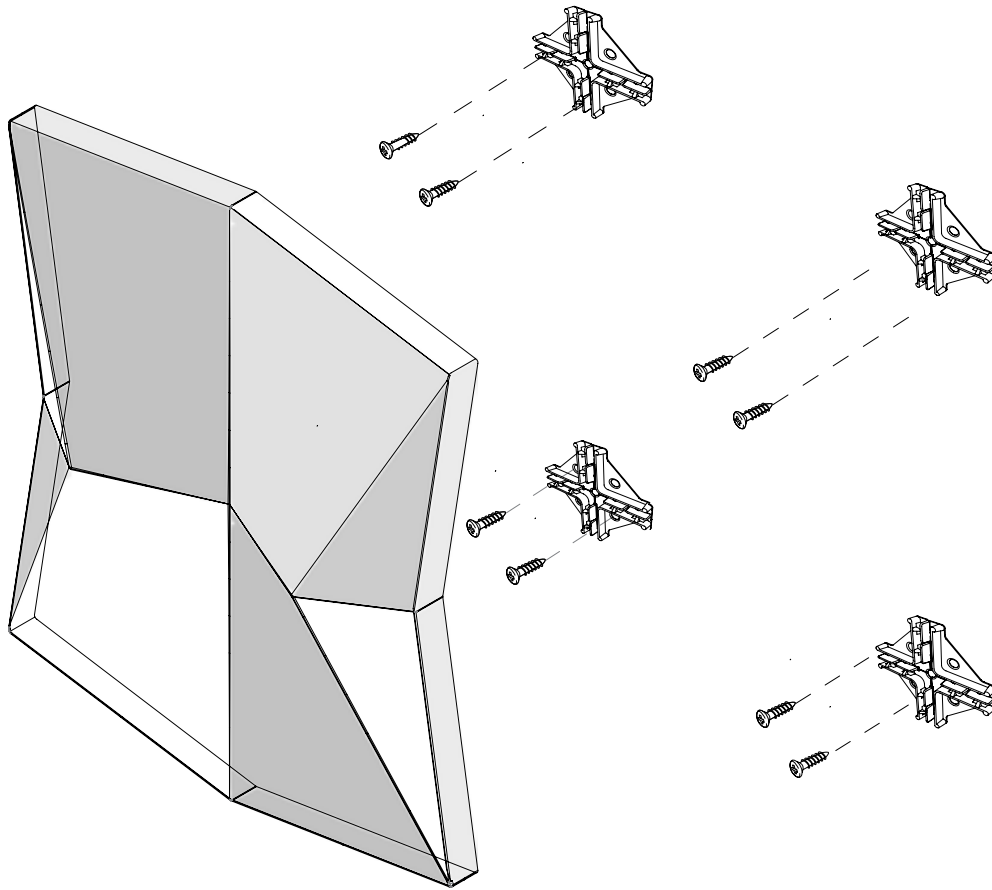

ecoustic® global leaders
by INSTYLE in acoustic
products

ECOUSTIC® PINCH COMPONENTS

Screws (not included) Flat head c/sunk 1" [2 per 4-way clip]

Clip layout example - 62.2" x 62.2"

4 way clip - Clear ABS

8 + 1 spare 4 way clips are supplied in each box
Single clip template is also included in each box