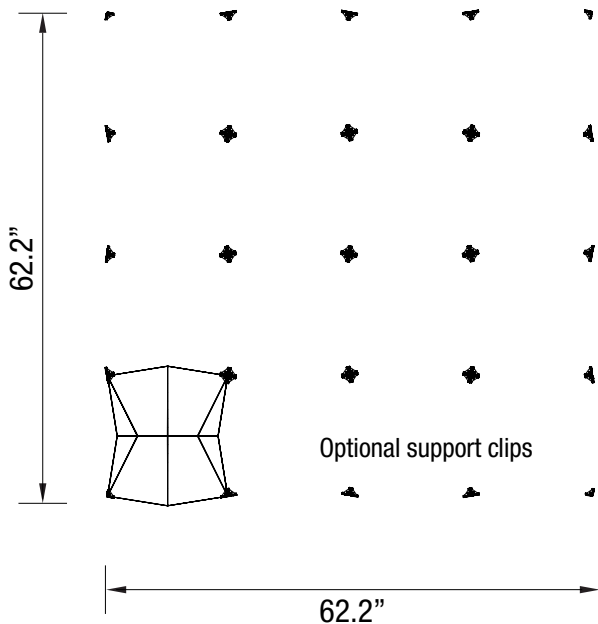

ecoustic® global leaders
by INSTYLE in acoustic
products

ECOUSTIC® PINCH COMPONENTS

Screws (not included) Flat head c/sunk 1" [2 per 4-way clip]

Clip layout example - 62.2" x 62.2"

4 way clip - Clear ABS

8 + 1 spare 4 way clips are supplied in each box
Single clip template is also included in each box