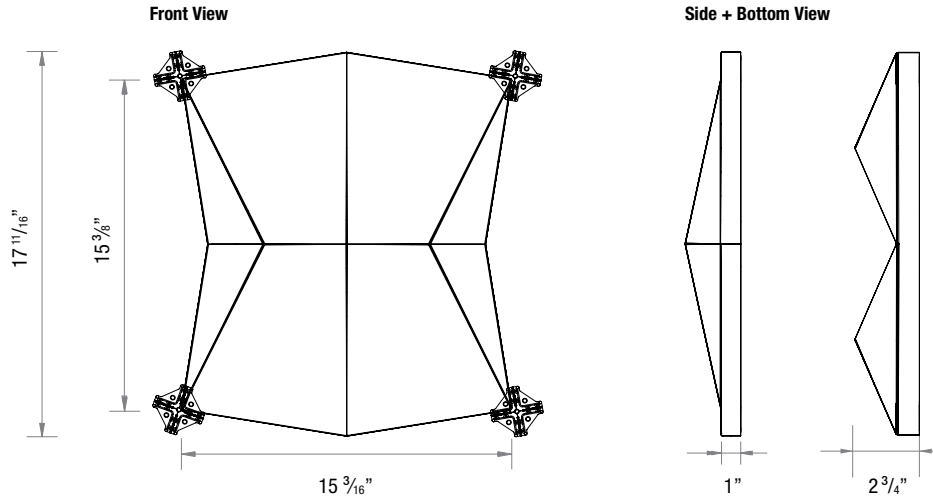

ECOUSTIC® PINCH

DESCRIPTION

ecoustic® Pinch is a striking acoustic tile offering excellent sound absorption and diffusion. Inspired by geometric abstraction, the crisp topography of Pinch creates form and shadow depths evoking the sculptural influences of Expressionism, Cubism and the Bauhaus.

Lightweight, Easy to Handle + Install: Position the 4-way clips using the template provided, then simply press the tile into place. The design can be easily extended at a later stage.

Designed for the Environment: ecoustic Pinch tile is produced from up to 23% recycled Pet. Easy to disassemble and separate into the appropriate recycling systems, ecoustic® Pinch tile can be recycled.

DESIGNER

Adam Goodrum & Patryk Koca

- Mindful MATERIALS
- Cal 01350 Compliant
- Low-VOC
- Declare CDHP Emissions Compliant
- HHI Compliant
- Global Greentag
- HPD

CONTENT

100% PET (>23% recycled content)

THICKNESS

2 3/4" (70mm)

DIMENSIONS

15 3/16" x 17 11/16" (385mm x 450mm)

FLAMMABILITY

ASTM E84
AS/NZS 1530.3
GB8624
ISO 5660-1

Class A (Class B with Infill)

Building Rating Systems

Pinch will contribute the following points for Green Star, LEED and WELL building standards.

Criteria	Green Star	LEED	WELL
Recycled content	yes	yes	no
Low-VOC	yes	yes	yes
Recycling Program	yes	yes	no
EPD	yes	yes	no
3rd Party Greentag Level A Certification	yes	yes	yes
Toxic Material Reduction	no	no	yes
Sound Reducing Surfaces	no	no	yes

APPLICATION

Wall, Ceiling