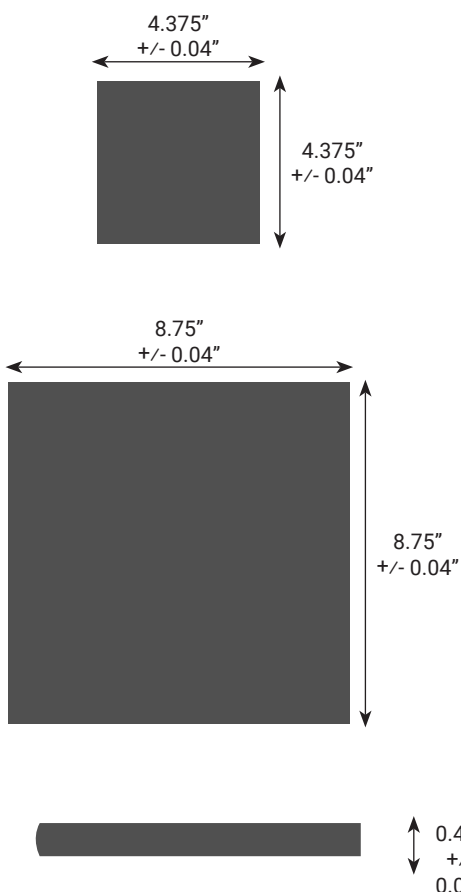

# DESIGN STUDIO TILE SHAPES & SIZES

BRICK (small + large square)

BRICK (rectangle)

## ADDITIONAL INFORMATION

Design Studio Tiles may have a slight thickness variation and or slight color variance from one tile to another which is an inherent feature of the product and unavoidable. All Design Studio Tiles are self-adhesive and may be moved for up to 10 minutes after initial installation. Design Studio Tile shape options: E3, Hexagon, Waves, Triangle, and Brick in rectangle and a large + small squares. Custom shapes and sizes are available upon request.