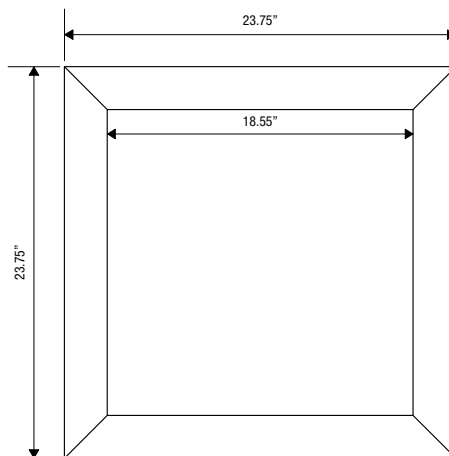

BARNWOOD

CHERRY

EBONY

OAK

PADOUK

PECAN

WALNUT

COFFERED CEILING TILES - INVERTED DIMENSIONS

COFFERED CEILING TILES - EXTRUDED DIMENSIONS

COFFERED CEILING TILES

DESIGNER Unika Vaev Design Studio

CONTENT 100% PET

DIMENSIONS

Coffered Shallow	(w) 23.75" x (h) 23.75" x (d) 1.5"
Coffered Medium	(w) 23.75" x (h) 23.75" x (d) 2.72"
Coffered Deep	(w) 23.75" x (h) 23.75" x (d) 3.94"
Extruded Shallow	(w) 23.75" x (h) 23.75" x (d) 1.5"
Extruded Medium	(w) 23.75" x (h) 23.75" x (d) 2.72"
Extruded Deep	(w) 23.75" x (h) 23.75" x (d) 3.94"