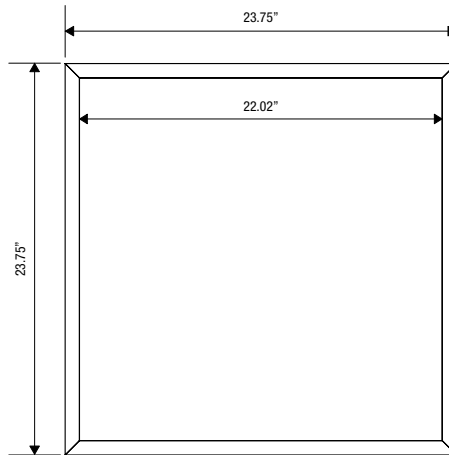

BARNWOOD

CHERRY

EBONY

OAK

PADOUK

PECAN

WALNUT

COFFERED CEILING TILES - INVERTED DIMENSIONS

COFFERED CEILING TILES - EXTRUDED DIMENSIONS

COFFERED CEILING TILES

DESIGNER Unika Vaev Design Studio

CONTENT 100% PET

DIMENSIONS

Coffered Shallow	(w) 23.75" x (h) 23.75" x (d) 1.5"
Coffered Medium	(w) 23.75" x (h) 23.75" x (d) 2.72"
Coffered Deep	(w) 23.75" x (h) 23.75" x (d) 3.94"
Extruded Shallow	(w) 23.75" x (h) 23.75" x (d) 1.5"
Extruded Medium	(w) 23.75" x (h) 23.75" x (d) 2.72"
Extruded Deep	(w) 23.75" x (h) 23.75" x (d) 3.94"