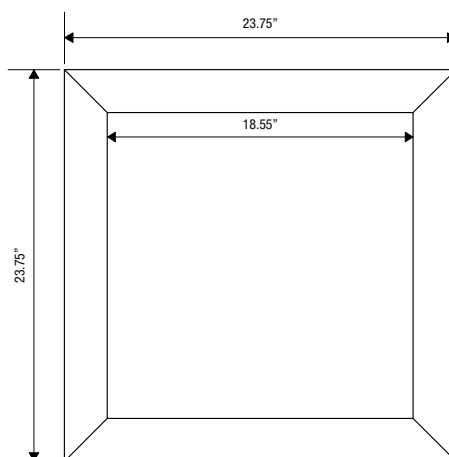

COFFERED CEILING TILES - EXTRUDED DIMENSIONS

COFFERED CEILING TILES

DESIGNER Unika Vaev Design Studio

CONTENT 100% PET

DIMENSIONS

Coffered Shallow	(w) 23.75" x (h) 23.75" x (d) 1.5"
Coffered Medium	(w) 23.75" x (h) 23.75" x (d) 2.72"
Coffered Deep	(w) 23.75" x (h) 23.75" x (d) 3.94"
Extruded Shallow	(w) 23.75" x (h) 23.75" x (d) 1.5"
Extruded Medium	(w) 23.75" x (h) 23.75" x (d) 2.72"
Extruded Deep	(w) 23.75" x (h) 23.75" x (d) 3.94"