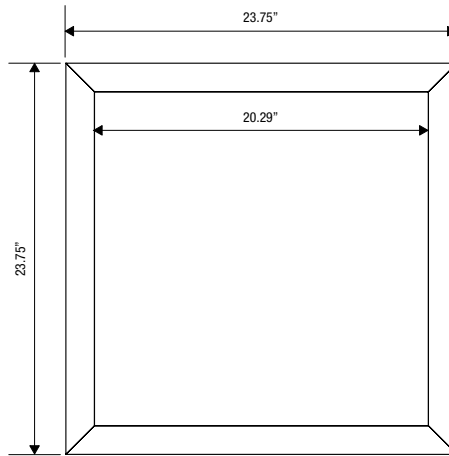

COFFERED CEILING TILES - EXTRUDED DIMENSIONS

COFFERED CEILING TILES

DESIGNER Unika Vaev Design Studio

CONTENT 100% PET

DIMENSIONS

Coffered Shallow	(w) 23.75" x (h) 23.75" x (d) 1.5"
Coffered Medium	(w) 23.75" x (h) 23.75" x (d) 2.72"
Coffered Deep	(w) 23.75" x (h) 23.75" x (d) 3.94"
Extruded Shallow	(w) 23.75" x (h) 23.75" x (d) 1.5"
Extruded Medium	(w) 23.75" x (h) 23.75" x (d) 2.72"
Extruded Deep	(w) 23.75" x (h) 23.75" x (d) 3.94"