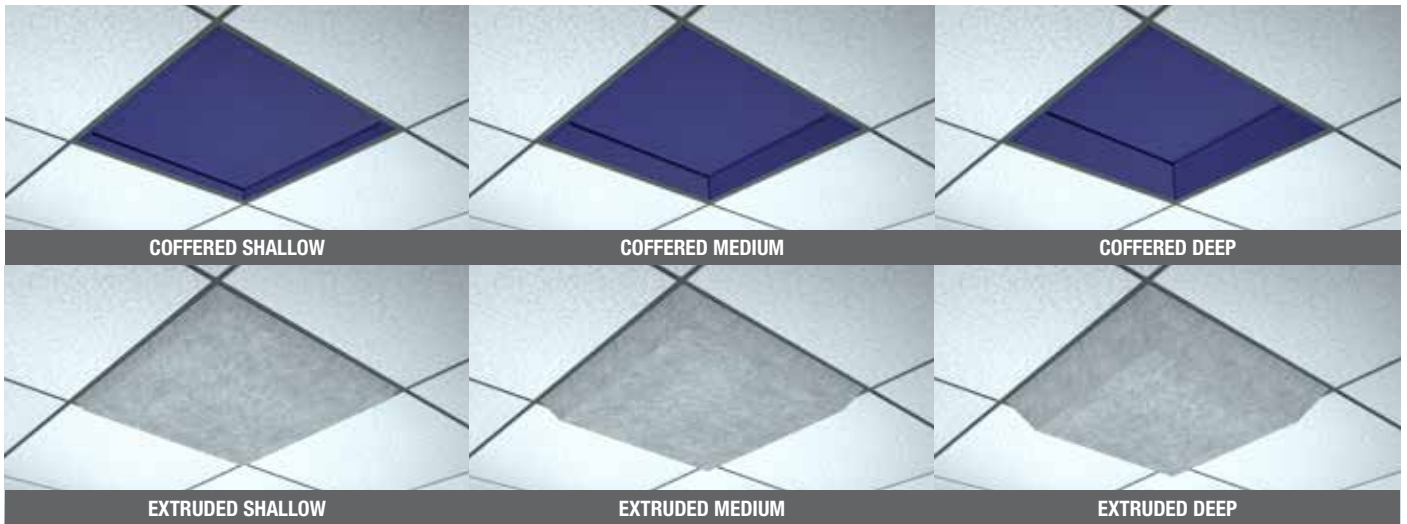

LIGHT BLUE

LIGHT BROWN

LIGHTEST GREY

LIGHT GREY

MEDIUM GREY

RED

YELLOW

ASH

BARNWOOD

CHERRY

EBONY

OAK

PADOUK

PECAN

WALNUT

COFFERED CEILING TILES - INVERTED DIMENSIONS

COFFERED CEILING TILES - EXTRUDED DIMENSIONS

COFFERED CEILING TILES

DESIGNER Unika Vaev Design Studio

CONTENT 100% PET

DIMENSIONS

Coffered Shallow	(w) 23.75" x (h) 23.75" x (d) 1.5"
Coffered Medium	(w) 23.75" x (h) 23.75" x (d) 2.72"
Coffered Deep	(w) 23.75" x (h) 23.75" x (d) 3.94"
Extruded Shallow	(w) 23.75" x (h) 23.75" x (d) 1.5"
Extruded Medium	(w) 23.75" x (h) 23.75" x (d) 2.72"
Extruded Deep	(w) 23.75" x (h) 23.75" x (d) 3.94"

Additional Information

- Compatible with all standard 2' x 2' ceiling grids
- Custom 2' x 4' options are available, pricing is contingent on specifications
- Tiles install very quickly and are designed to be moved from location to location with ease
- Colors and depts cannot be mixed within a box set
- Tiles are 'coffered' or 'extruded', in three versions of each style