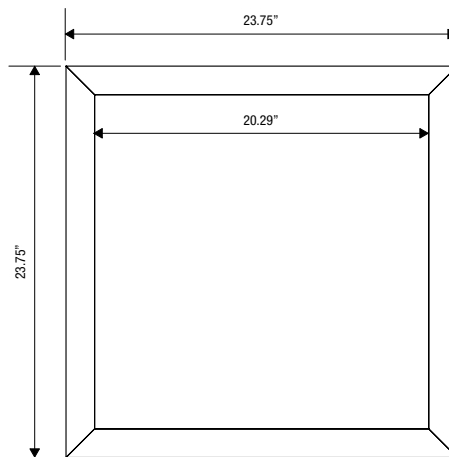

BARNWOOD

CHERRY

EBONY

OAK

PADOUK

PECAN

WALNUT

COFFERED CEILING TILES - INVERTED DIMENSIONS

COFFERED CEILING TILES - EXTRUDED DIMENSIONS

COFFERED CEILING TILES

DESIGNER Unika Vaev Design Studio

CONTENT 100% PET

DIMENSIONS

Coffered Shallow	(w) 23.75" x (h) 23.75" x (d) 1.5"
Coffered Medium	(w) 23.75" x (h) 23.75" x (d) 2.72"
Coffered Deep	(w) 23.75" x (h) 23.75" x (d) 3.94"
Extruded Shallow	(w) 23.75" x (h) 23.75" x (d) 1.5"
Extruded Medium	(w) 23.75" x (h) 23.75" x (d) 2.72"
Extruded Deep	(w) 23.75" x (h) 23.75" x (d) 3.94"