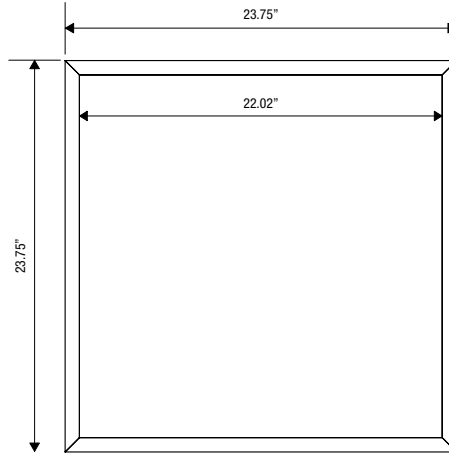

BARNWOOD

CHERRY

EBONY

OAK

PADOUK

PECAN

WALNUT

COFFERED CEILING TILES - INVERTED DIMENSIONS

COFFERED CEILING TILES - EXTRUDED DIMENSIONS

COFFERED CEILING TILES

DESIGNER Unika Vaev Design Studio

CONTENT 100% PET

DIMENSIONS

Coffered Shallow	(w) 23.75" x (h) 23.75" x (d) 1.5"
Coffered Medium	(w) 23.75" x (h) 23.75" x (d) 2.72"
Coffered Deep	(w) 23.75" x (h) 23.75" x (d) 3.94"
Extruded Shallow	(w) 23.75" x (h) 23.75" x (d) 1.5"
Extruded Medium	(w) 23.75" x (h) 23.75" x (d) 2.72"
Extruded Deep	(w) 23.75" x (h) 23.75" x (d) 3.94"