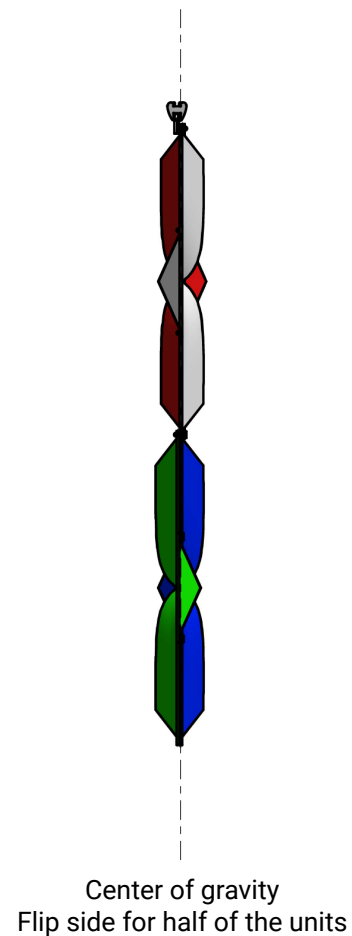

Included with pos. 9

13

9

10

7

4

5

14

Roof mounting

Ceiling mounting

Connector two rails

Wall mounting

Quick fit and end plug

Roof mounting with Wire

Ceiling mounting with Wire

unika vaev
abstracta

Air-X Assembly Instructions

1
Connects [2] Air-X
modules

2
Connects [3] Air-X
modules

3
Not included

unika vaev
abstracta