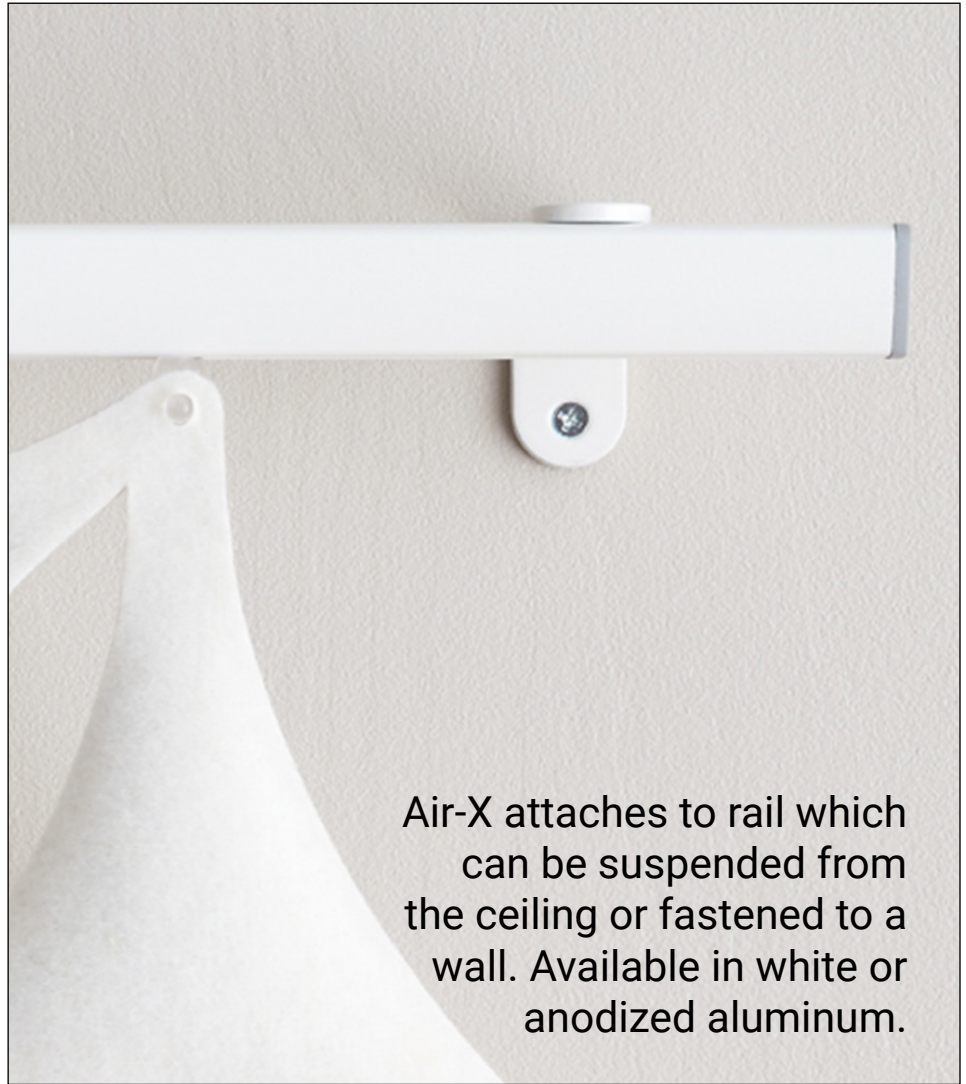

# AIR RAIL DIMENSIONS

Air-X attaches to rail which can be suspended from the ceiling or fastened to a wall. Available in white or anodized aluminum.