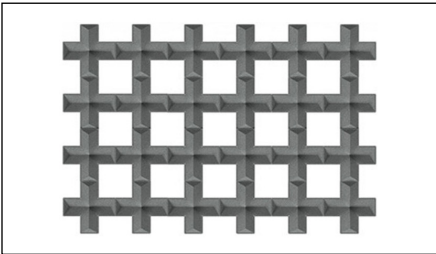

# AIR RAIL DIMENSIONS

Air-X attaches to rail which can be suspended from the ceiling or fastened to a wall. Available in white or anodized aluminum.