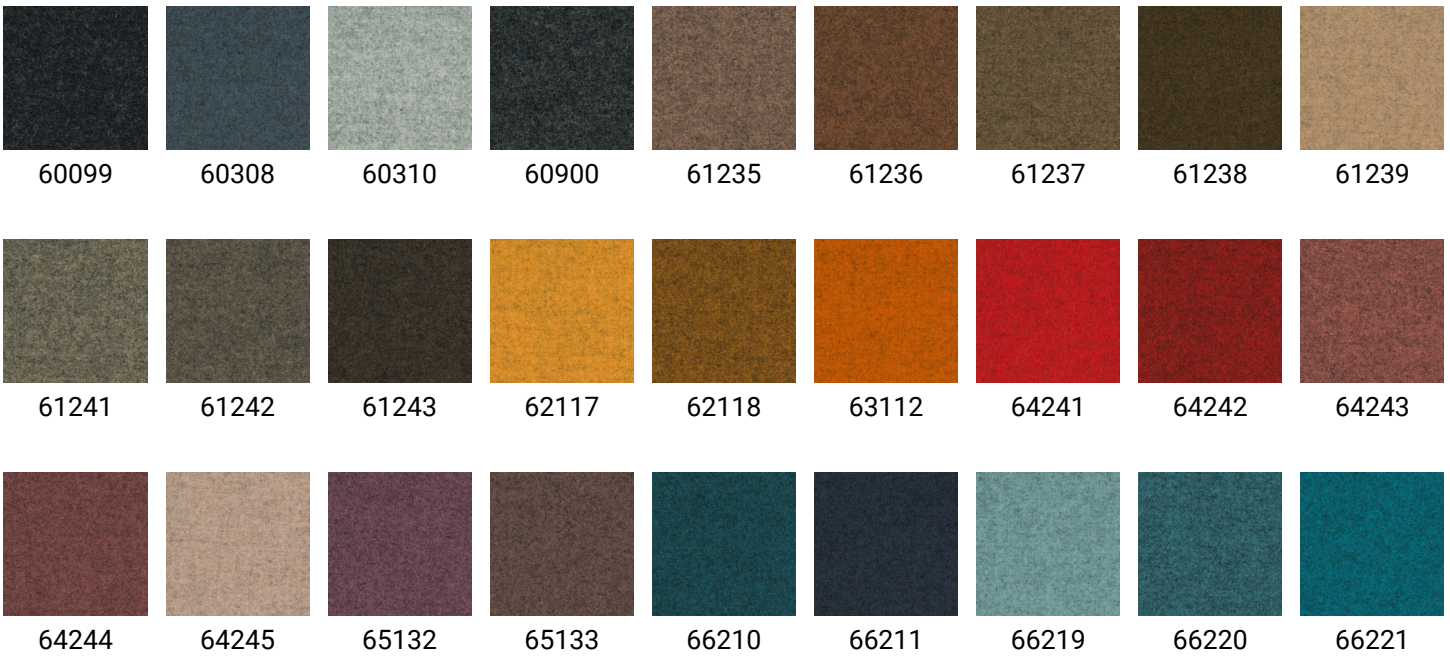

Focus Mélange

All non-standard color options are only available in packs of 10
Lead times are contingent on color/finish availability
Product may vary in color due to the nature of the media
Please refer to website for current color range + larger sample swatch

unika vaev
abstracta