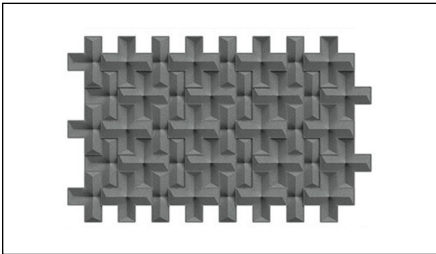

# AIR RAIL DIMENSIONS

Air-X attaches to rail which can be suspended from the ceiling or fastened to a wall. Available in white or anodized aluminum.