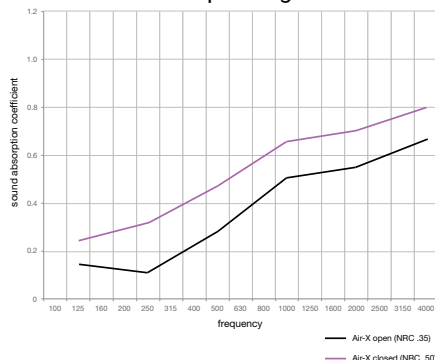

DESIGNER Stefan Borselius

CONTENT Core: 100% Molded Polyester Felt
Cover: 100% Polyester Felt (Air Series)
100% NZ Wool (Focus & Mélange)

DIMENSIONS 18.1" x 18.1" (460mm x 460mm)

THICKNESS .6" (15mm)

FLAMMABILITY Please inquire with Unika Vaev customer service

ACOUSTIC NRC: 0.35 - 0.50 depending on formation