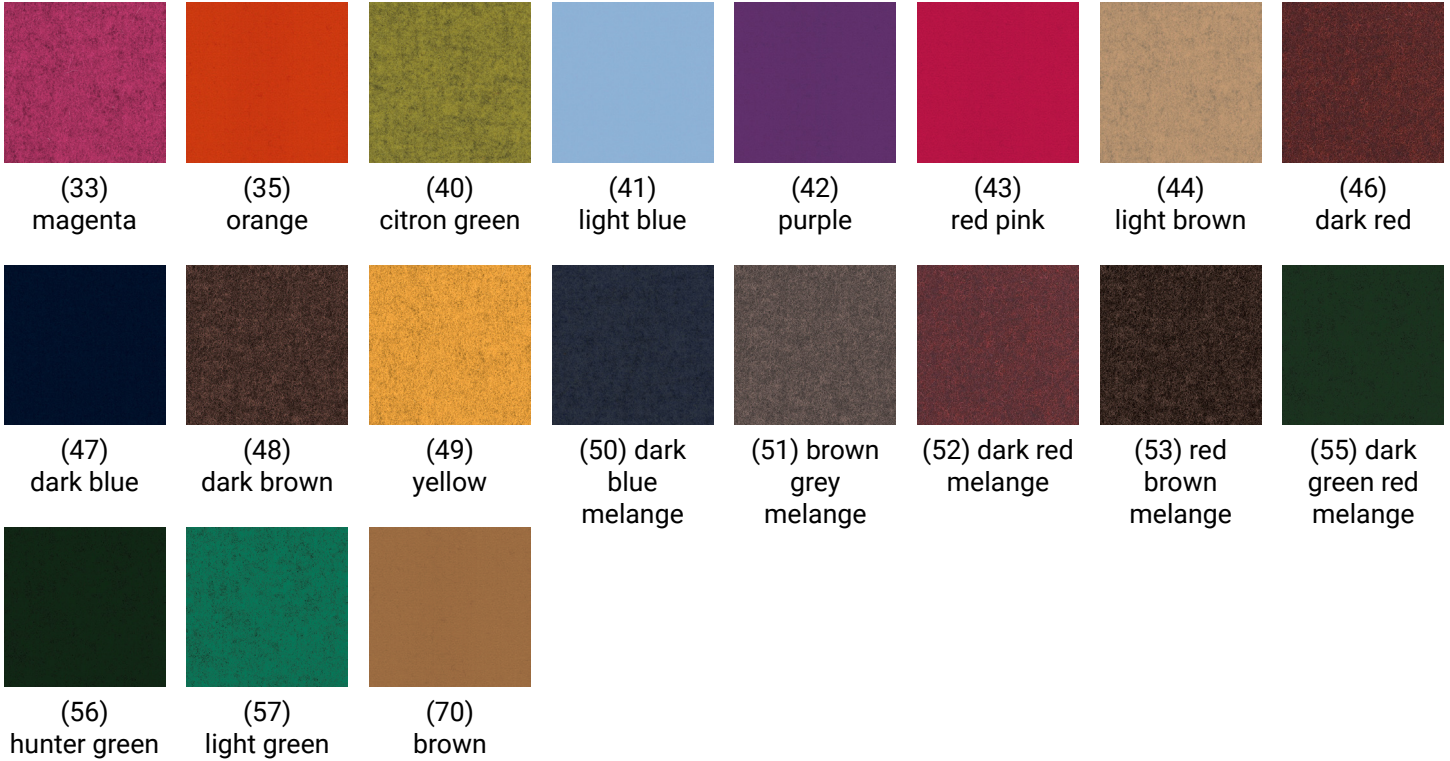

AIR-X TILE COLORS

NON-STANDARD OPTIONS

Air Series