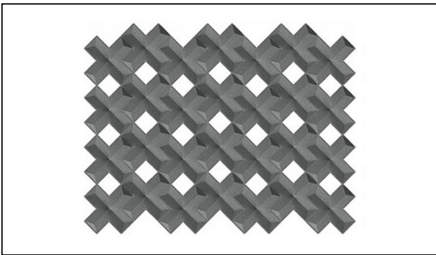

# AIR RAIL DIMENSIONS

Air-X attaches to rail which can be suspended from the ceiling or fastened to a wall. Available in white or anodized aluminum.