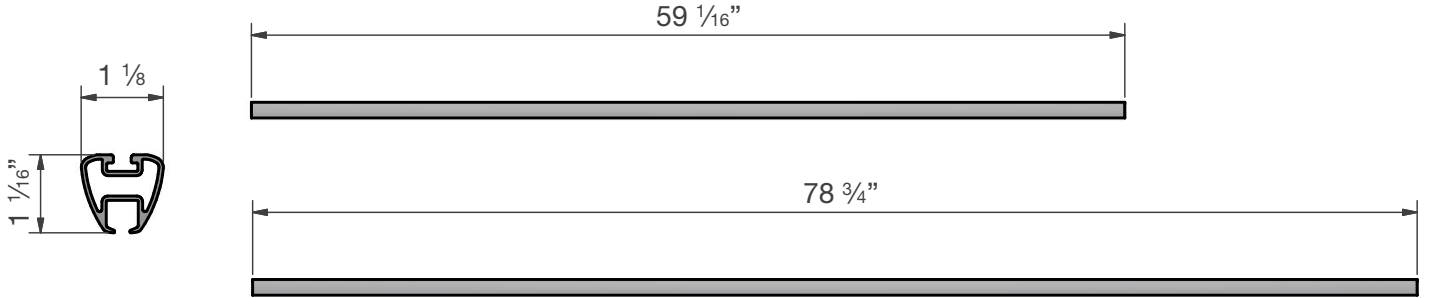

unika vaev
abstracta

AIR RAIL DIMENSIONS

Air-X attaches to rail which can be suspended from the ceiling or fastened to a wall. Available in white or anodized aluminum.

AIR-X TILE

DESIGNER Stefan Borselius