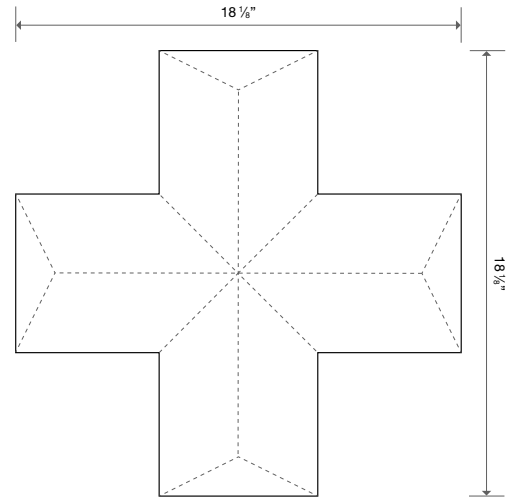

AIR-X TILE

DESIGNER Stefan Borselius

CONTENT Core: 100% Molded Polyester Felt
Cover: 100% Polyester Felt (Air Series)
100% NZ Wool (Focus & Mélange)

DIMENSIONS 18.1" x 18.1" (460mm x 460mm)

THICKNESS .6" (15mm)

FLAMMABILITY Please inquire with Unika Vaev customer service

ACOUSTIC NRC: 0.35 - 0.50 depending on formation

APPLICATION Wall, Ceiling

DESCRIPTION With Air-X, Stefan Borselius enters a world of symbols, typography, and letters. Just like the letters of the alphabet, the ceiling-suspended Air-X allows you to create an infinite number of configurations.

Installation: Airbloom may be mounted to the ceiling or wall with a straight rail in two lengths, 59" or 78.75. Those rails can be joined or cut on site. Modules hook into one another using small plastic clips creating screen partitions.

Accessories Provided: Drop ceiling brackets to mount Air-X directly to a drop ceiling. A wire kit which includes (2) 118" wires, (2) wire locks and hardware to hang the rail a distance from the ceiling. A roller is also available allowing the Air-X modules roll along the rail, used in lieu of attachment clips.

General Care: To preserve the fabric color and appearance of the fabric, Air series modules should be vacuumed regularly with a soft nozzle.

Polyester Stain Removal:

- Use colorless towel or a washcloth to absorb as much as possible of still-moist stain. Dried stains should be vacuumed.
- Wet the stain sparingly with a white pure cotton cloth, warm water and possibly a little pH-neutral cleaner.
- Dab the area with a dry cloth or colorless paper towel to absorb the moisture and stain.
- Repeat this process until the stain is gone.
- On the final repetition, use only clean water with no detergent added.
- Finish by dabbing up moisture with a dry cloth or paper towel.