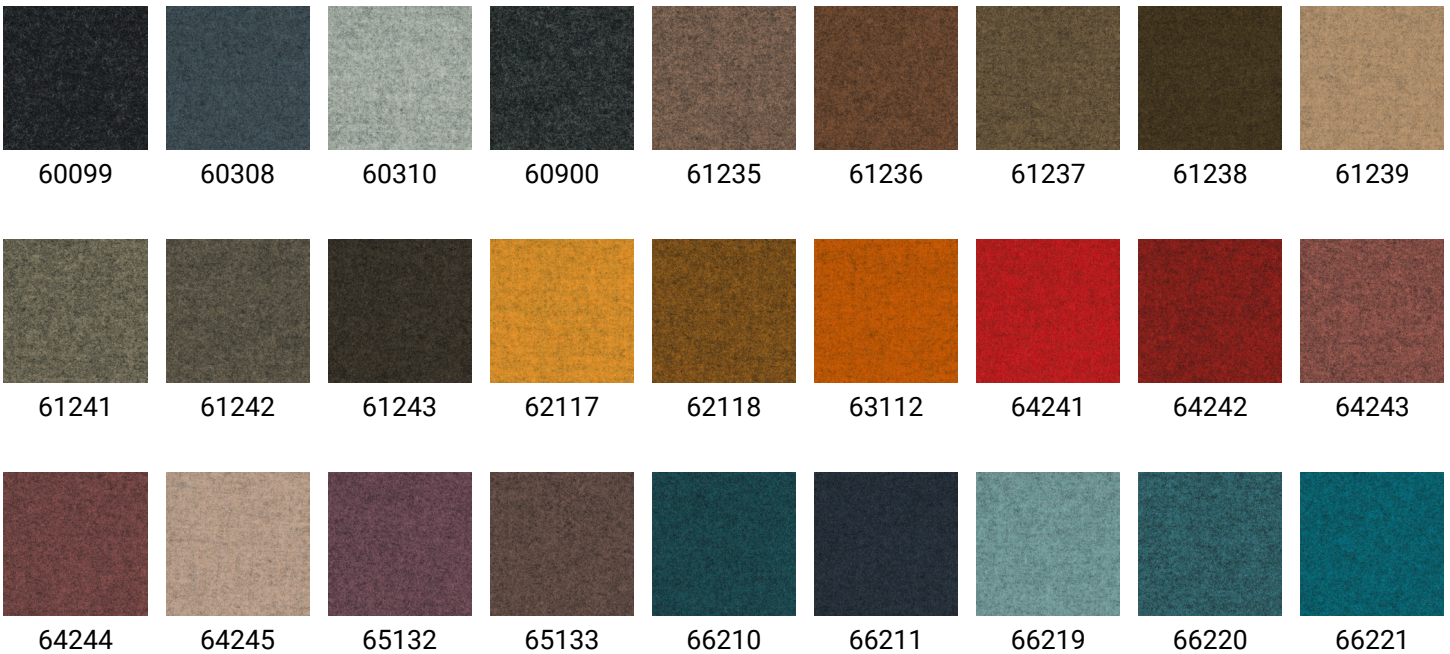

(25)
turquoise

(30)
red

(34)
light pink

(45)
dark green

(60)
light grey

(65)
grey

(80)
black

(90)
white

unika vaev

abstracta

AIR-X TILE COLORS

NON-STANDARD OPTIONS

Air Series

Focus Mélange

All non-standard color options are only available in packs of 10
Lead times are contingent on color/finish availability
Product may vary in color due to the nature of the media
Please refer to website for current color range + larger sample swatch

68250

All non-standard color options are only available in packs of 10
Lead times are contingent on color/finish availability
Product may vary in color due to the nature of the media
Please refer to website for current color range + larger sample swatch