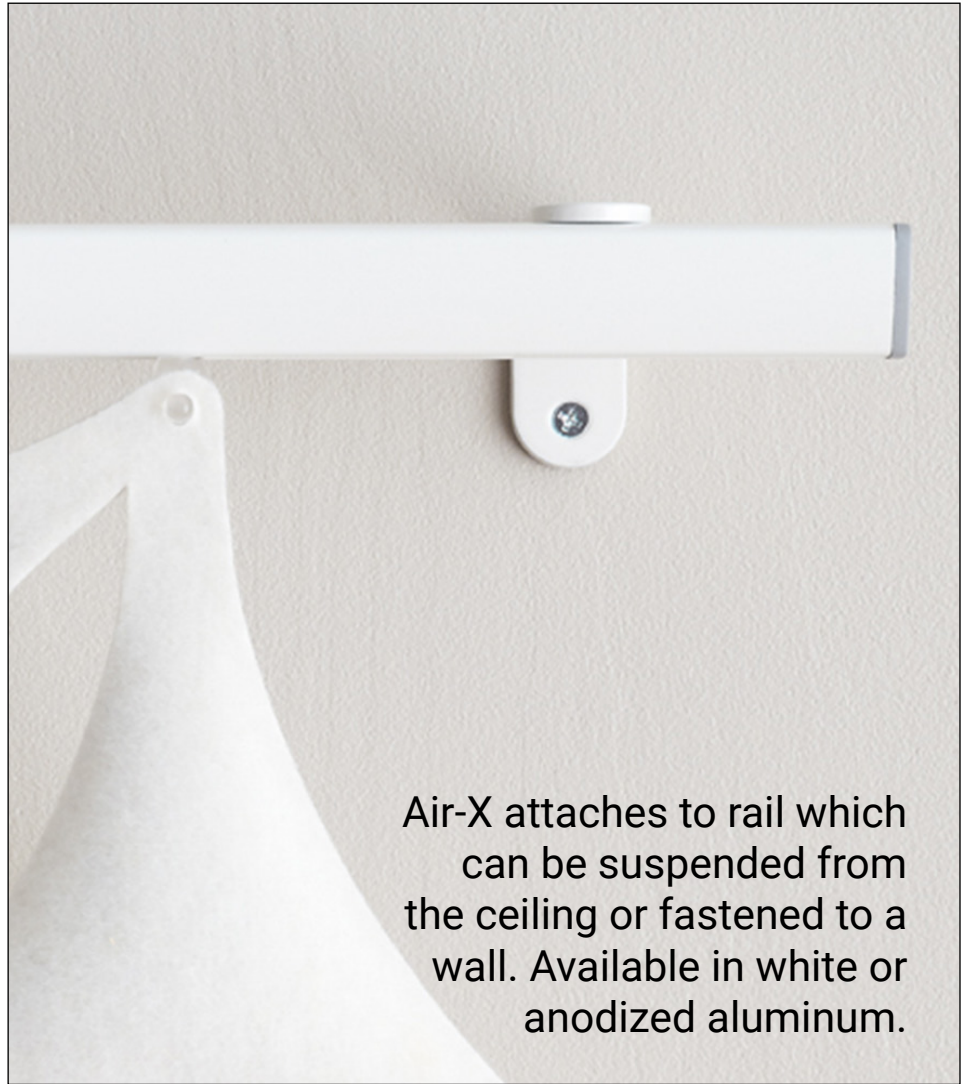

unika vaev
abstracta

AIR RAIL DIMENSIONS

Air-X attaches to rail which can be suspended from the ceiling or fastened to a wall. Available in white or anodized aluminum.

AIR-X TILE

DESIGNER Stefan Borselius