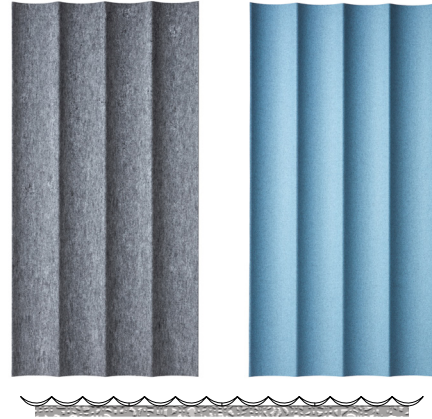

Scala XL - Concave