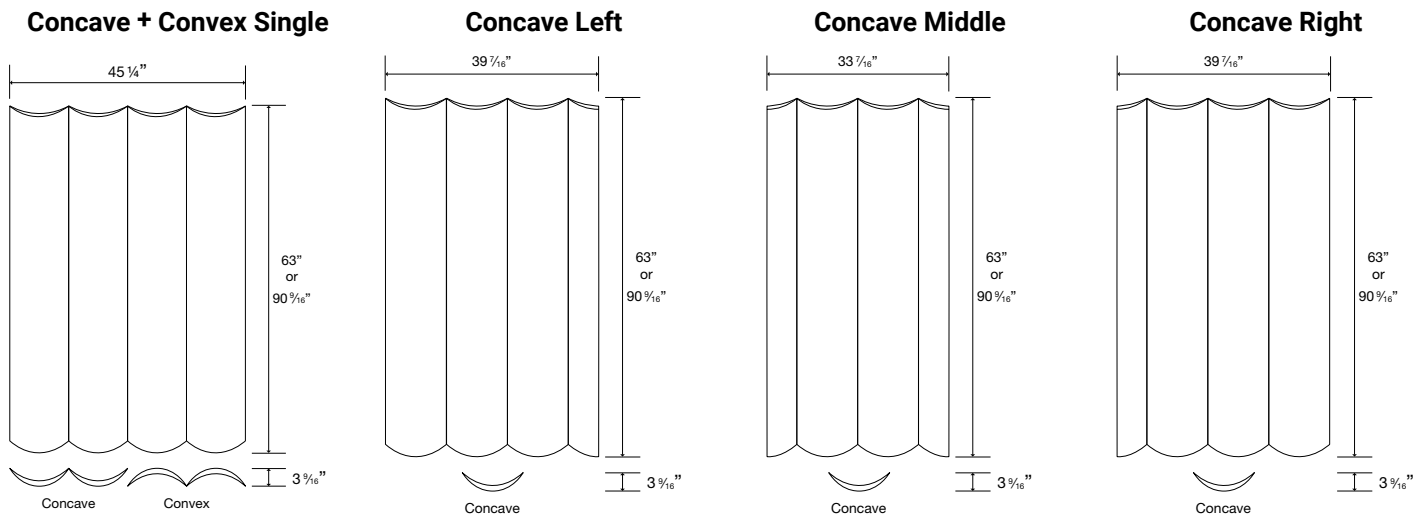

unika vaev
abstracta

SCALA XL DIMENSIONS

SCALA XL OPTIONS + FORMATIONS

Scala XL Convex or Concave modules for vertical mounting on a wall with concealed metal fittings.

When several modules are placed next to each other, it is important that each end of the pattern is completed by a "Right" and a "Left" module in order to produce a beautiful completion of the waveform. Between those only fit "Middle" modules as seen in the diagram to the right

The Scala XL "Single" version is used when installing individual modules as seen in the diagram to the right.

Please note that the Scala XL convex is ONLY available as a single module and may be installed without the need of a right, middle, or left module to complete the formation.