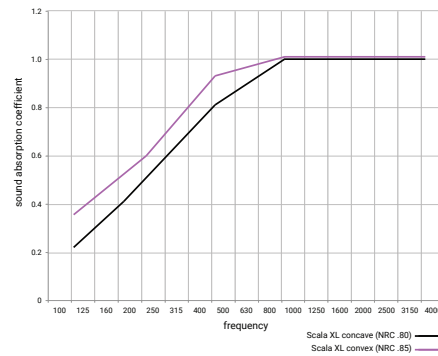

DESIGNER	Anya Sebton
CONTENT	
Core	100% Polyester
Frame	100% Molded Polyester
Base	100% Aluminum
Cover	Divina 100% New Wool Focus 100% NZ Wool Snow White 100% Polyester Soundfelt 100% PET (51% recycled)

DIMENSIONS Please refer to previous page for dimensional drawings

APPLICATION Wall

FLAMMABILITY
ASTM E84 Class C

ACOUSTIC
Concave NRC: 0.80
Convex NRC: 0.85

DESCRIPTION Scala XL is an enlarged version of Anya Sebton's influential sound-absorbent Scala. Scala XL is developed to improve the soundscape in large and noisy spaces such as assembly halls, auditoriums, lobbies, and shopping malls. Scala XL's interplay of shape and material has a powerful sound-absorbing effect.

PLEASE NOTE We recommend having a small gap between joints to keep panels in line. Scala Panels CANNOT be cut in the field.

Designed for the Environment: Scala is manufactured on the basis of technical, environmental and production ethical requirements. There are no emissions to air, water or land during the production of Scala.

- Low VOC
- California 01350 Emissions Compliant
- EPD
- HPD
- Published with mindful MATERIALS
- Declare Compliant
- No FR Additives
- No Conflict Minerals
- Red List Compliant
- Rapidly Renewable Content

Improved Sound Absorption: Scala XL Tile is ideal for high-frequency absorption.