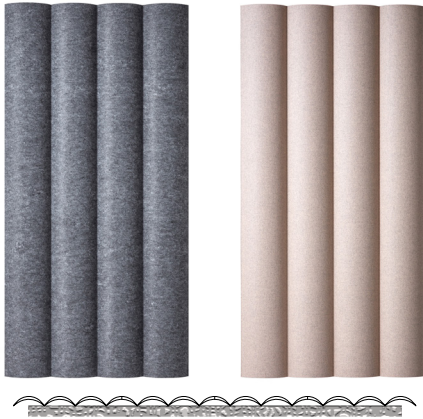

SCALA XL

Scala XL - Convex