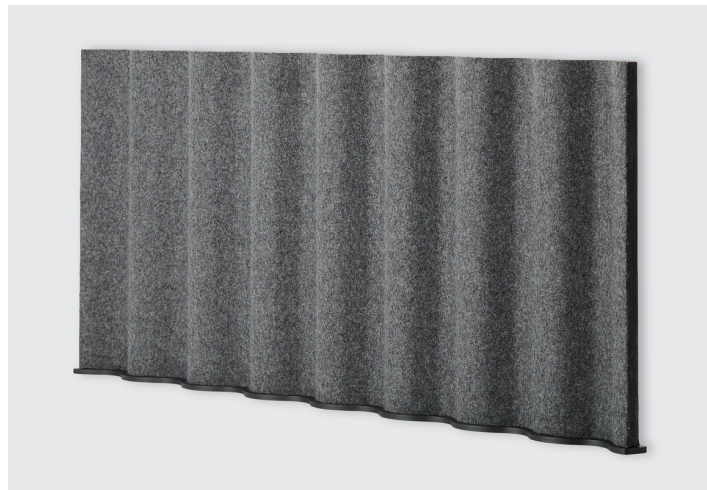

unika vaev
abstracta

SCALA MOBILE TABLE SCREEN

DESIGNER

Anya Sebton

CONTENT

Core: 100% Polyester
Frame: 100% Molded Polyester
Base: 100% Aluminum
Cover: Divina 100% New Wool
Focus 100% NZ Wool
Snow White 100% Polyester
Soundfelt 100% PET (51% recycled)