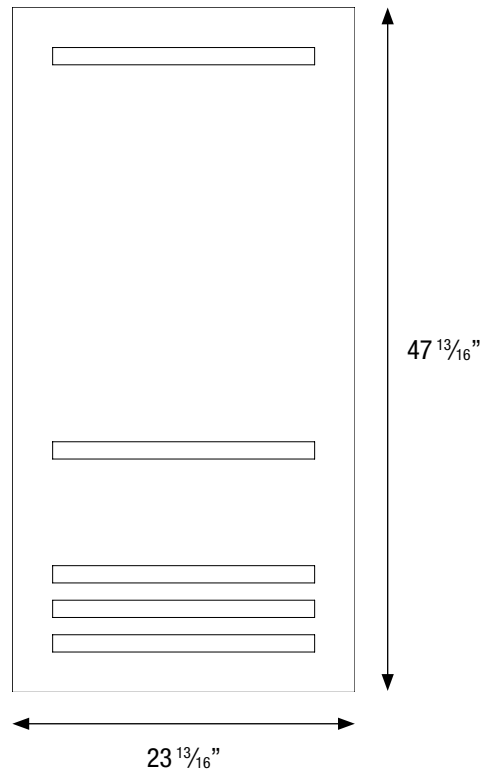

ECOUSTIC® CEILING EDIT PROFILES

Ceiling Edit - Ray

FRONT VIEW

Product may vary in color due to the nature of the media
Please refer to website for current color range

ecoustic® global leaders
by INSTYLE in acoustic
products