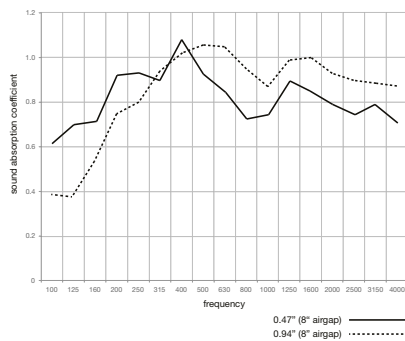

COMPOSITION	100% PET
DIMENSIONS	47 13/16" x 23 13/16" (1215mm x 605mm)
THICKNESS	0.47" or 0.94" (12mm or 24mm)
FIRE RATING	
AS/ISO 9705	Group 1
ASTM E84	0.47" Class A, 0.94" Class C
APPLICATION	Ceiling
ACOUSTIC	
0.47" Tile	NRC 0.85 (8" air gap)
0.94" Tile	NRC 0.95 (8" air gap)

PLEASE NOTE It is the responsibility of site installation managers to confirm compatibility between the ceiling grid system specified and the dimensions of ecoustic® ceiling tiles prior to placement of purchase order. Custom sized ecoustic® ceiling tiles can be produced, however, conditions do apply. Please contact Unika Vaev customer service or your local sales representative for more information.

Designed for the Environment: Easy to disassemble and separate into the appropriate recycling systems, Ceiling Edit tiles can be recycled.

- Mindful MATERIALS
- Low-VOC
- Oeko-Tex Certified
- Prop 65 Compliant
- Declare CDHP Emissions Compliant
- HHI Compliant
- Global Greentag
- HPD
- ISO 14001-certified Environmental Management System
- Solid Core panels used to produce ecoustic® Edit are Cradle to Cradle - Bronze certified

Building Rating Systems: Ceiling Flats will contribute the following points for Green Star, LEED + WELL building standards

Criteria	Green Star	LEED	WELL
Low VOC	✓	✓	✓
Recycling Program	✓	✓	N/A
3rd Party Certification	-	✓	✓
Manufacturer Certified EMS	✓	✓	N/A
Toxic Material Reduction	N/A	N/A	✓
Sound Reducing Surfaces	N/A	N/A	✓