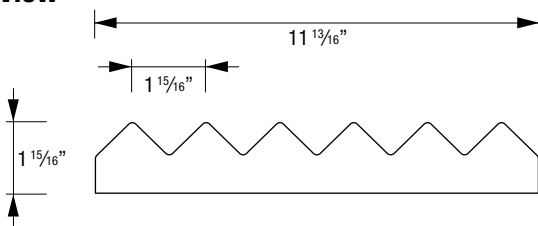

Declare.

UNIKAVAEV.COM
800-237-1625

ecoustic® global leaders
by INSTYLE in acoustic
products

ECOUSTIC® NEILSON TILE

Front View

Side View

Screws
Flat head c/sunk 1" 10g
(2 per 4-way clip)
Not supplied

4-Way Clip
Clear ABS
12 + 1 spare 4-way clips supplied in each box
Single clip template included in each box

ecoustic® Neilson Tile
100% polyester (up to 23% recycled content)
8 tiles per box in a single color

Clip layout example - 63" x 63"

Complete
Use a complete clip for each junction of 4 tiles

Half
Break clip in half for each straight edge 2 tile joins