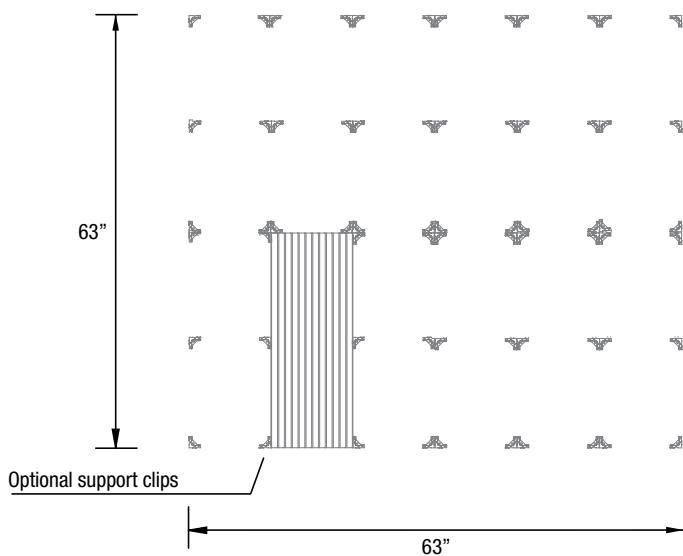

Declare.

UNIKAVAEV.COM
800-237-1625

ecoustic® global leaders
by INSTYLE in acoustic
products

ECOUSTIC® NEILSON TILE

Front View

Side View

Screws
Flat head c/sunk 1" 10g
(2 per 4-way clip)
Not supplied

4-Way Clip
Clear ABS
12 + 1 spare 4-way clips supplied in each box
Single clip template included in each box

ecoustic® Neilson Tile
100% polyester (up to 23% recycled content)
8 tiles per box in a single color

Clip layout example - 63" x 63"

Complete
Use a complete clip for each junction of 4 tiles

Half
Break clip in half for each straight edge 2 tile joins