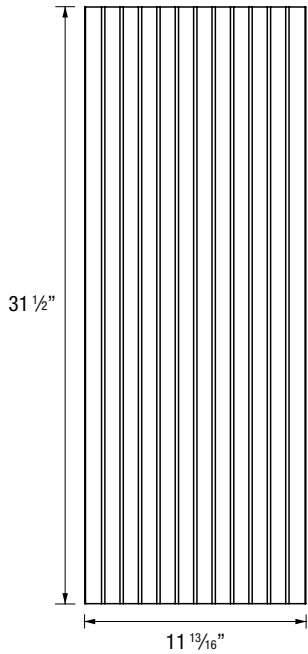

DIMENSIONS 11 13/16" (w) x 31 1/2" (h) x 1 15/16" (d)
(300mm x 800mm x 50mm)

APPLICATION Wall, Ceiling

FIRE RATINGS
ASTM E84 Class A / Class B with Infill
AS/NZS 1530.3
GB8624-2012

ACOUSTIC NRC- 0.75 | 0.90 (with infill)

Declare.

UNIKAVAEV.COM
800-237-1625

ecoustic® global leaders
by INSTYLE in acoustic
products

ECOUSTIC® NEILSON TILE

Front View

Side View

Screws
Flat head c/sunk 1" 10g
(2 per 4-way clip)
Not supplied

4-Way Clip
Clear ABS
12 + 1 spare 4-way clips supplied in each box
Single clip template included in each box

ecoustic® Neilson Tile
100% polyester (up to 23% recycled content)
8 tiles per box in a single color

Clip layout example - 63" x 63"

Complete
Use a complete clip for each junction of 4 tiles

Half
Break clip in half for each straight edge 2 tile joins