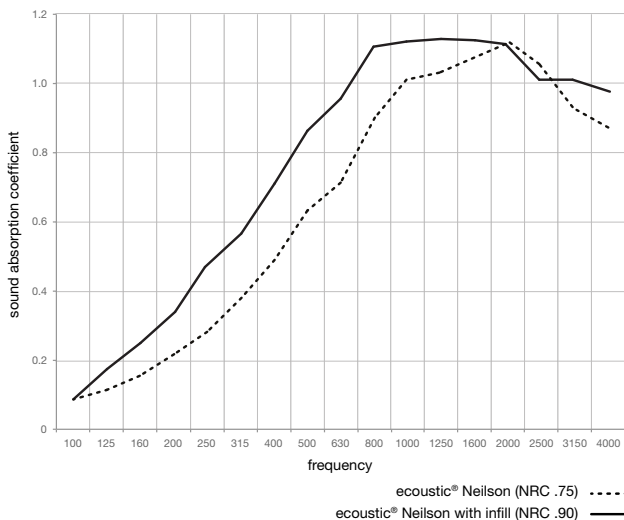

ORIGIN Designed and produced in Australia

LEED: the ecoustic® Neilson tile is composed of up to 23% post consumer content, which contributes to LEED MR Credit 4 Recycled Content.

Lightweight, Easy to Handle + Install: Position the 4-way clips using the template provided, then simply press the tile into place. The design can be easily extended at a later stage.