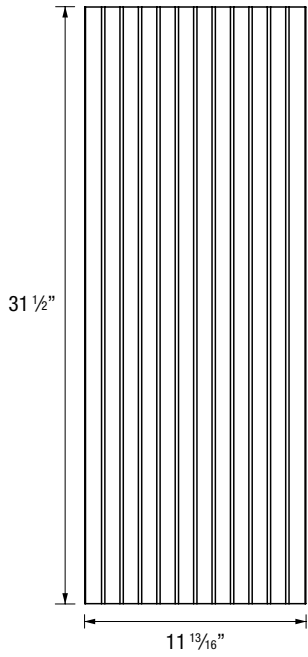

DIMENSIONS 11 13/16" (w) x 31 1/2" (h) x 1 15/16" (d)
(300mm x 800mm x 50mm)

APPLICATION Wall, Ceiling

FIRE RATINGS
ASTM E84 Class A / Class B with Infill
AS/NZS 1530.3
GB8624-2012

ACOUSTIC NRC- 0.75 | 0.90 (with infill)

Declare.

UNIKAVAEV.COM
800-237-1625

ecoustic® global leaders
by INSTYLE in acoustic
products

ECOUSTIC® NEILSON TILE

Front View

Side View

Screws
Flat head c/sunk 1" 10g
(2 per 4-way clip)
Not supplied

4-Way Clip
Clear ABS
12 + 1 spare 4-way clips supplied in each box
Single clip template included in each box

ecoustic® Neilson Tile
100% polyester (up to 23% recycled content)
8 tiles per box in a single color

Clip layout example - 63" x 63"

Complete
Use a complete clip for each junction of 4 tiles

Half
Break clip in half for each straight edge 2 tile joins