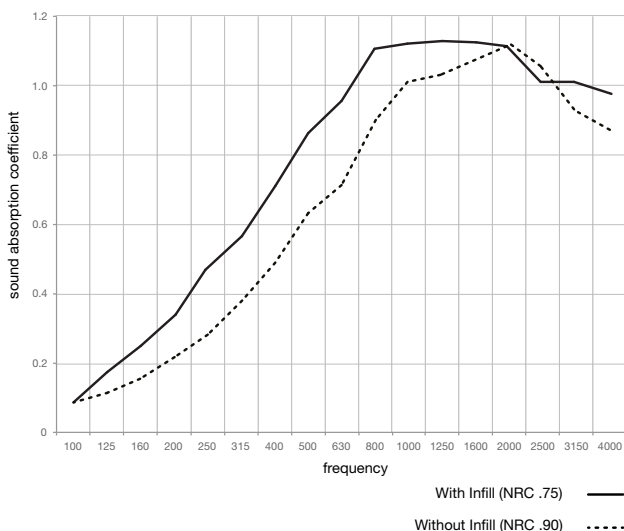

DIMENSIONS 11 13/16" (w) x 31 1/2" (h) x 1 15/16" (d)
(300mm x 800mm x 50mm)

APPLICATION Wall, Ceiling

FIRE RATINGS
ASTM E84 Class A / Class B with Infill
AS/NZS 1530.3
GB8624-2012

ACOUSTIC NRC- 0.75 | 0.90 (with infill)