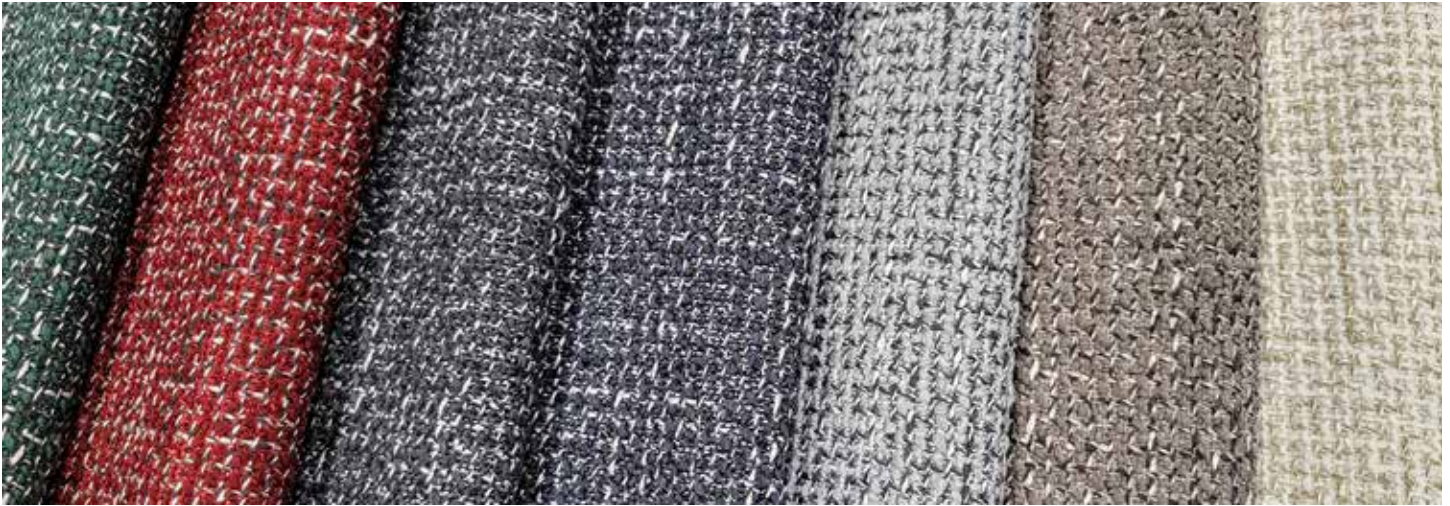

/81 FASHIONABLY BLACK

/82 NATURAL SAND

/89 DEEP TAUPE

Patterns shown are not to scale
Product may vary in color due to the nature of the media
Please refer to website for current color range

unika vaev

NUBBLY 738

CONTENT	37% Polyester, 21% Acrylic, 19% Viscose, 14% Cotton, 8% Linen, 1% Nylon
WIDTH / WEIGHT	55" / 24.41 oz/linear yd
REPEAT	none
FINISH	Light Acrylic Backing
DURABILITY	A 100,000 Double Rubs - Contract 99,000 Double Rubs - Residential
PERFORMANCE	 Meets all ACT Standards
SEAM SLIPPAGE	Warp 66 / Fill 86
PILLING	Class 3.5
LIGHT FASTNESS	Class 5 (40 hours)
APPLICATION	Upholstery
FLAMMABILITY	Cal117 E NFPA 260
CLEANING CODE	S
ENVIRONMENT	Prop 65 Compliant No Red List Materials/Chemicals No Fire Retardant Additives No Conflict Materials