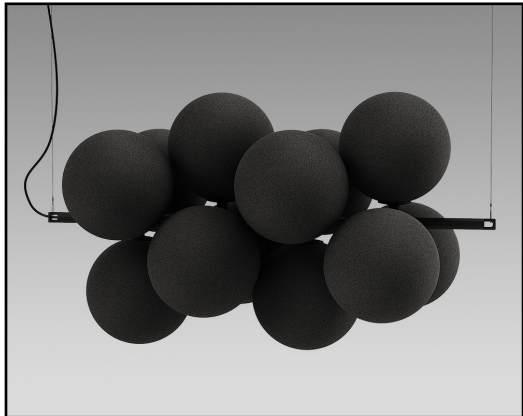

Product may vary in color due to the nature of the media
Please refer to website for current color range

unika vaev
abstracta

HOLLY ORIENTATIONS, LIGHTING, & DIMENSIONS

Holly absorber - horizontal

- 12 sound-absorbing globes (Ø 9.8" each)
- Assembled unit - 41.4" x 23" x 21.25"

Holly absorber - vertical

- 10 sound-absorbing globes (Ø 9.8" each)
- Assembled unit - 21.25" x 40" x 23"

Holly absorber + lighting - horizontal

- 4 LED light globes + 8 sound-absorbing globes (Ø 9.8" ea)
- Assembled unit - 41.4" x 23" x 21.25"

DIMENSIONS

Formations vary depending on orientation, see previous page for full details. Each globe has a diameter of 9.8"

WEIGHTS

Vertical with LED light 24.7 lbs
Vertical no light 21.2 lbs
Horizontal with LED light 27.8 lbs
Horizontal no light 24 lbs

Mounting: A simple bracket is mounted to the ceiling with a 19.7 foot wire and same sized electric cable included. The acoustic lamp has a metal stand that is painted black. The bracket with hardware, wire, and cable are all included. More information can be found on the installation + care document on unikavaev.com.