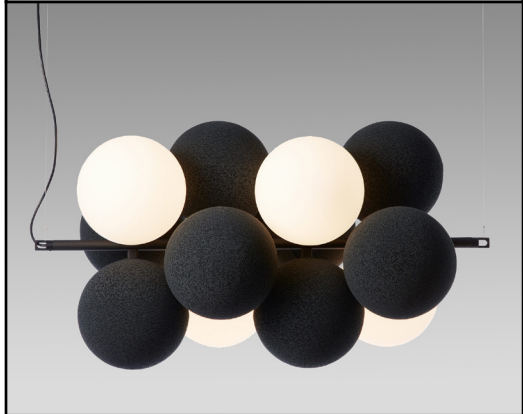

Product may vary in color due to the nature of the media
Please refer to website for current color range

unika vaev
abstracta

HOLLY ORIENTATIONS, LIGHTING, & DIMENSIONS

Holly absorber - horizontal

- 12 sound-absorbing globes (Ø 9.8" each)
- Assembled unit - 41.4" x 23" x 21.25"

Holly absorber - vertical

- 10 sound-absorbing globes (Ø 9.8" each)
- Assembled unit - 21.25" x 40" x 23"

Holly absorber + lighting - horizontal

- 4 LED light globes + 8 sound-absorbing globes (Ø 9.8" ea)
- Assembled unit - 41.4" x 23" x 21.25"

DIMENSIONS

Formations vary depending on orientation, see previous page for full details. Each globe has a diameter of 9.8"

WEIGHTS

Vertical with LED light 24.7 lbs
Vertical no light 21.2 lbs
Horizontal with LED light 27.8 lbs
Horizontal no light 24 lbs

FLAMMABILITY

Please inquire

ACOUSTIC

NRC: 0.30 - 0.45
Depending on orientation and location. Please refer to graph on following page.

APPLICATION

Ceiling

DESCRIPTION

Holly acoustic lighting is sculptural and enigmatic. It plays with the contrasts between light, reflection, and shadows. Holly is available in two versions: a vertical one suitable for lobbies & other high-ceiling spaces, as well as in corners for increased acoustic effect; and a horizontal one that can be suspended over large tables in restaurants, bars, and workspaces.