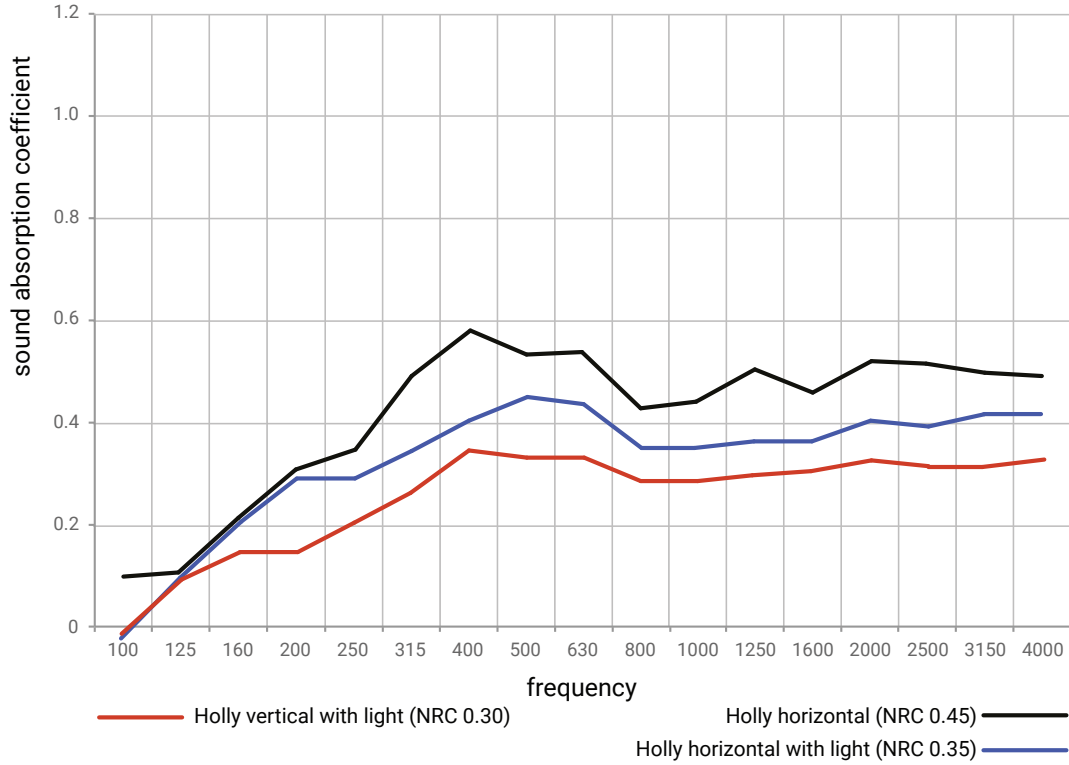

DIMENSIONS

Formations vary depending on orientation, see previous page for full details. Each globe has a diameter of 9.8"

WEIGHTS

Vertical with LED light 24.7 lbs
Vertical no light 21.2 lbs
Horizontal with LED light 27.8 lbs
Horizontal no light 24 lbs

Mounting: A simple bracket is mounted to the ceiling with a 19.7 foot wire and same sized electric cable included. The acoustic lamp has a metal stand that is painted black. The bracket with hardware, wire, and cable are all included. More information can be found on the installation + care document on unikavaev.com.

Lighting: Lamps included: E27, 500 Lumen, Kelvin 2700. Luminaire is dimmable. Please note that the DALI light control is not included and must be purchased separately from others.

CARE:

- Use colorless towel or a washcloth to absorb as much as possible of still-moist stain. Dried stains should be vacuumed.
- Wet the stain sparingly with a white pure cotton cloth, warm water and possibly a little pH-neutral cleaner.
- Dab the area with a dry cloth or colorless paper towel to absorb the moisture and stain.
- Repeat this process until the stain is gone.
- On the final repetition, use only clean water with no detergent added.
- Finish by dabbing up moisture with a dry cloth or paper towel.

Stain Removal: Dab or wipe gently with a moist cloth.

Environment:

- Rapidly Renewable Content
- Recycled Content
- No FR Additives
- No Conflict Minerals
- Red List Compliant

HOLLY ACOUSTIC

$\frac{1}{3}$ Octave band frequency (Hz)	Vertical with light	Horizontal with light	Horizontal without light
100	-0.02	-0.03	0.11
125	0.08	0.09	0.12
160	0.15	0.21	0.23
200	0.15	0.28	0.32
250	0.21	0.28	0.36
315	0.26	0.36	0.48
400	0.36	0.41	0.58
500	0.34	0.44	0.55
630	0.34	0.43	0.56
800	0.27	0.36	0.43
1000	0.27	0.36	0.44
1250	0.28	0.37	0.51
1600	0.28	0.37	0.46
2000	0.33	0.41	0.54
2500	0.31	0.39	0.53
3150	0.31	0.42	0.50
4000	0.33	0.42	0.48
5000	0.32	0.40	0.41
NRC	0.30	0.35	0.45