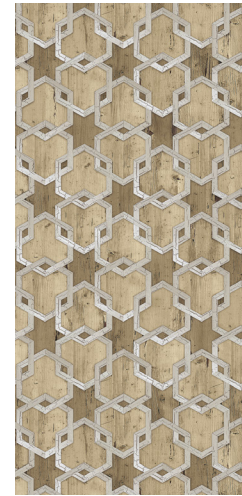

Wilsonart® Abstracts

Inspired by modern art movements, the Wilsonart® Abstracts Pattern Collection features designs characterized by the use of color, shape, and form. From fluid, organic designs, to geometric shapes, stripes, and dots, the patterns create a sense of movement and flow. One of the key benefits of using abstract patterns is their versatility. These abstract designs can be used in a variety of settings from minimalist, modern spaces to more traditional, ornate interiors. With a wide range of patterns and colorways to choose from, these designs offer endless possibilities.

[Click to view the Abstracts Collection](#)

unika vaev