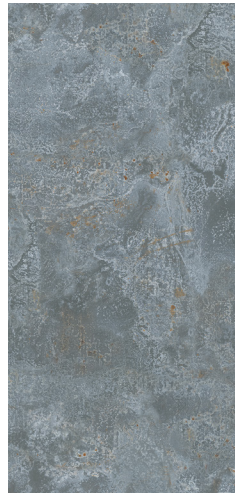

Wilsonart® Stone & Steel

Inspired by the raw, natural beauty of Stone & Steel, this Wilsonart® Pattern Collection is all about capturing the unique character of these materials. The patterns in this collection are designed to evoke the rough, weathered beauty of stone, and the sleek industrial feel of steel. Some of the stone-inspired designs feature intricate, swirling patterns that mimic those found in natural stone. The steel inspired patterns feature sleek, linear designs to evoke the cool, modern look of steel. The versatile patterns of Stone & Steel can be used to add a modern, industrial touch to a variety of interior spaces.

[Click to view the Stone & Steel Collection](#)

unika vaev