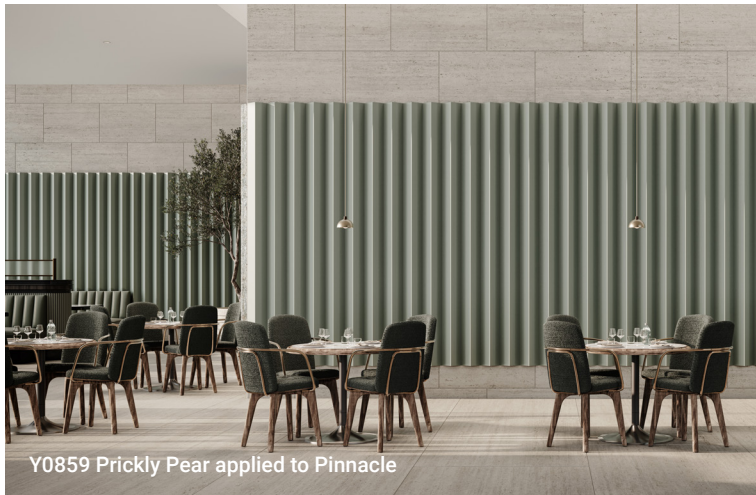

Y0395 Milwaukee Junction Copper applied to Pinnacle

Y0818 Louisiana Pecan applied to Madera Plank

Y0286 Anasazi Crown applied to Light Blanc

Y0382 Faded Bronze & Y0654 Natural Tulipwood applied to Pinnacle