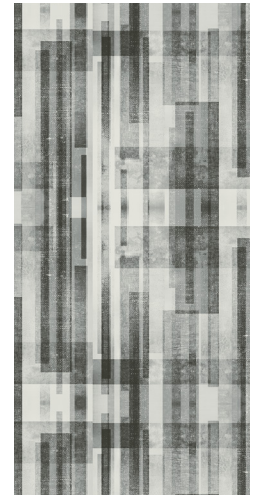

Beam

Coffered Ceiling Tiles

Ecoustic® Ceiling Flats (Solid Core)

Light Beam

Light Blade Baffle

Louver Tile

Madera Plank

Measure Baffle

Octave Baffle

Pinnacle

Radius Panel

VisualAcoustiq®

Hear yourself think®

Wilsonart® Abstracts

Inspired by modern art movements, the Wilsonart® Abstracts Pattern Collection features designs characterized by the use of color, shape, and form. From fluid, organic designs, to geometric shapes, stripes, and dots, the patterns create a sense of movement and flow. One of the key benefits of using abstract patterns is their versatility. These abstract designs can be used in a variety of settings from minimalist, modern spaces to more traditional, ornate interiors. With a wide range of patterns and colorways to choose from, these designs offer endless possibilities.

[Click to view the Abstracts Collection](#)

unika vaev

Wilsonart® Optical Solids

Capture attention and intrigue by infusing your next design with a discreet optical illusion, courtesy of the sophisticated Wilsonart® Optical Solids Pattern Collection. Within this collection lies a meticulous subdude stippling pattern that delicately mimics a solid surface, skillfully deceiving the viewer into perceiving subtle textures. Delve into a spectrum of color options to seamlessly enhance your space with a touch of understated elegance. Explore the nuanced intricacies of the Optical Solids Pattern Collection to elevate your design to new heights.