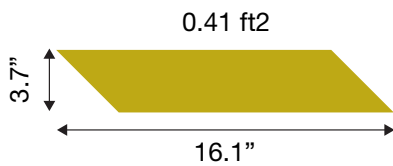

Patterns shown are not to scale
 Product may vary in color due to the nature of the media
 Please refer to website for current color range

unika vaev

BRIX PEACE BY PIECE

CONTENT	Face- 100% Merino Wool Back- 100% Polyester
THICKNESS	0.41" (10.5mm)
WEIGHT	Face- 0.29 lbs/ft ² Back- 0.31 lbs/ft ²
DIMENSIONS	Fully customizable shape sizes
ACOUSTIC	NRC 0.4 (see graph on following page)
FLAMMABILITY ASTM E84 B1fl-S1-EN 13501-1	Class C