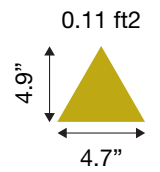

Patterns shown are not to scale
 Product may vary in color due to the nature of the media
 Please refer to website for current color range

unika vaev

BRIX PEACE BY PIECE

CONTENT	Face- 100% Merino Wool Back- 100% Polyester
THICKNESS	0.41" (10.5mm)
WEIGHT	Face- 0.29 lbs/ft ² Back- 0.31 lbs/ft ²
DIMENSIONS	Fully customizable shape sizes
ACOUSTIC	NRC 0.4 (see graph on following page)
FLAMMABILITY ASTM E84 B1fl-S1-EN 13501-1	Class C