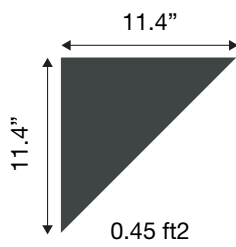

Patterns shown are not to scale
 Product may vary in color due to the nature of the media
 Please refer to website for current color range

unika vaev

BRIX PEACE BY PIECE

CONTENT	Face- 100% Merino Wool Back- 100% Polyester
THICKNESS	0.41" (10.5mm)
WEIGHT	Face- 0.29 lbs/ft ² Back- 0.31 lbs/ft ²
DIMENSIONS	Fully customizable shape sizes
ACOUSTIC	NRC 0.4 (see graph on following page)
FLAMMABILITY ASTM E84 B1fl-S1-EN 13501-1	Class C