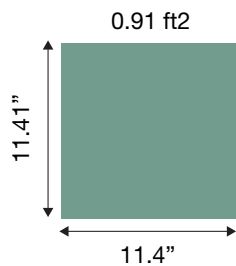

Patterns shown are not to scale
 Product may vary in color due to the nature of the media
 Please refer to website for current color range

unika vaev

BRIX PEACE BY PIECE

CONTENT	Face- 100% Merino Wool Back- 100% Polyester
THICKNESS	0.41" (10.5mm)
WEIGHT	Face- 0.29 lbs/ft ² Back- 0.31 lbs/ft ²
DIMENSIONS	Fully customizable shape sizes
ACOUSTIC	NRC 0.4 (see graph on following page)
FLAMMABILITY ASTM E84 B1fl-S1-EN 13501-1	Class C