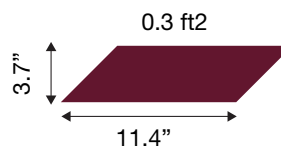

Patterns shown are not to scale
 Product may vary in color due to the nature of the media
 Please refer to website for current color range

unika vaev

BRIX PEACE BY PIECE

CONTENT	Face- 100% Merino Wool Back- 100% Polyester
THICKNESS	0.41" (10.5mm)
WEIGHT	Face- 0.29 lbs/ft ² Back- 0.31 lbs/ft ²
DIMENSIONS	Fully customizable shape sizes
ACOUSTIC	NRC 0.4 (see graph on following page)
FLAMMABILITY ASTM E84 B1fl-S1-EN 13501-1	Class C