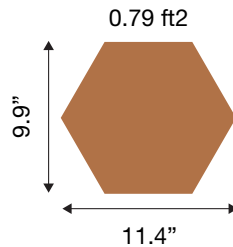

Patterns shown are not to scale
 Product may vary in color due to the nature of the media
 Please refer to website for current color range

unika vaev

BRIX PEACE BY PIECE

CONTENT	Face- 100% Merino Wool Back- 100% Polyester
THICKNESS	0.41" (10.5mm)
WEIGHT	Face- 0.29 lbs/ft ² Back- 0.31 lbs/ft ²
DIMENSIONS	Fully customizable shape sizes
ACOUSTIC	NRC 0.4 (see graph on following page)
FLAMMABILITY ASTM E84 B1fl-S1-EN 13501-1	Class C