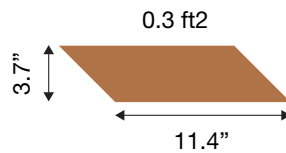

Patterns shown are not to scale
 Product may vary in color due to the nature of the media
 Please refer to website for current color range

unika vaev

BRIX PEACE BY PIECE

CONTENT	Face- 100% Merino Wool Back- 100% Polyester
THICKNESS	0.41" (10.5mm)
WEIGHT	Face- 0.29 lbs/ft ² Back- 0.31 lbs/ft ²
DIMENSIONS	Fully customizable shape sizes
ACOUSTIC	NRC 0.4 (see graph on following page)
FLAMMABILITY ASTM E84 B1fl-S1-EN 13501-1	Class C