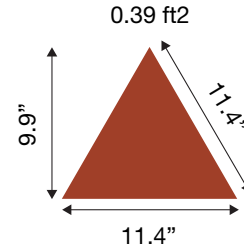

Patterns shown are not to scale
 Product may vary in color due to the nature of the media
 Please refer to website for current color range

unika vaev

BRIX PEACE BY PIECE

CONTENT	Face- 100% Merino Wool Back- 100% Polyester
THICKNESS	0.41" (10.5mm)
WEIGHT	Face- 0.29 lbs/ft ² Back- 0.31 lbs/ft ²
DIMENSIONS	Fully customizable shape sizes
ACOUSTIC	NRC 0.4 (see graph on following page)
FLAMMABILITY ASTM E84 B1fl-S1-EN 13501-1	Class C