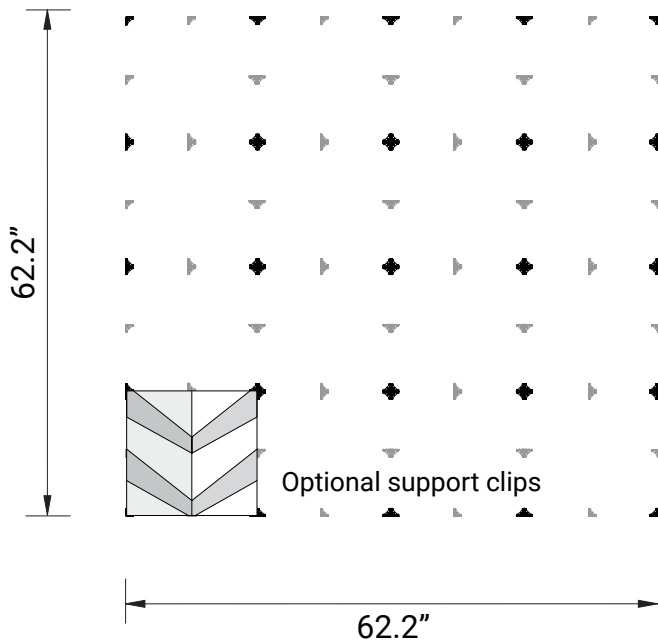

Declare.

ECOUSTIC® TORQUE COMPONENTS

Screws (not included) Flat head c/sunk 1" [2 per 4-way clip]

Clip layout example - 62.2" x 62.2"

4 way clip - Clear ABS

8 + 1 spare 4 way clips are supplied in each box
Single clip template is also included in each box