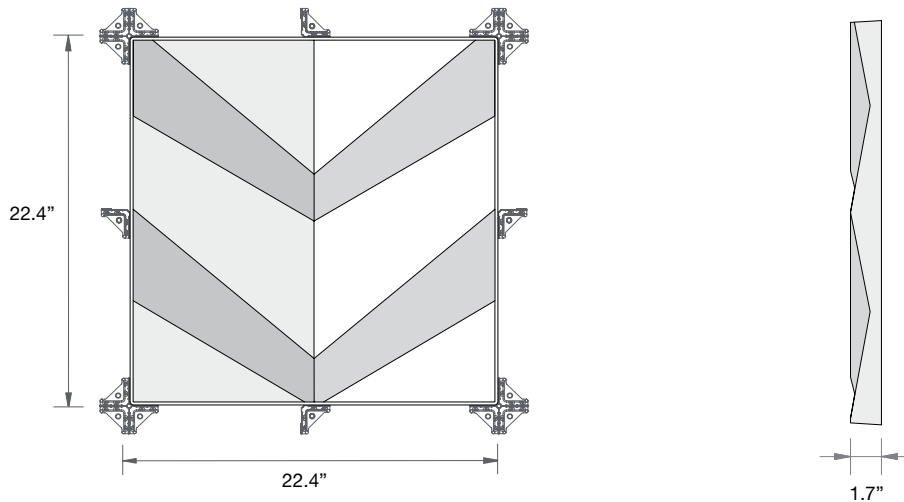

ECOUSTIC® TORQUE

CONTENT 100% PET (up to 23% recycled content)

DIMENSIONS 22.4" (w) x 22.4" (h) x 1.65" (d)
(570mm x 570mm x 42mm)

APPLICATION Wall

FIRE RATINGS

ASTM E84 Class A / Class B with Ecoustic® infill
AS/NZS 3837
ISO 5660.1
GB 8624