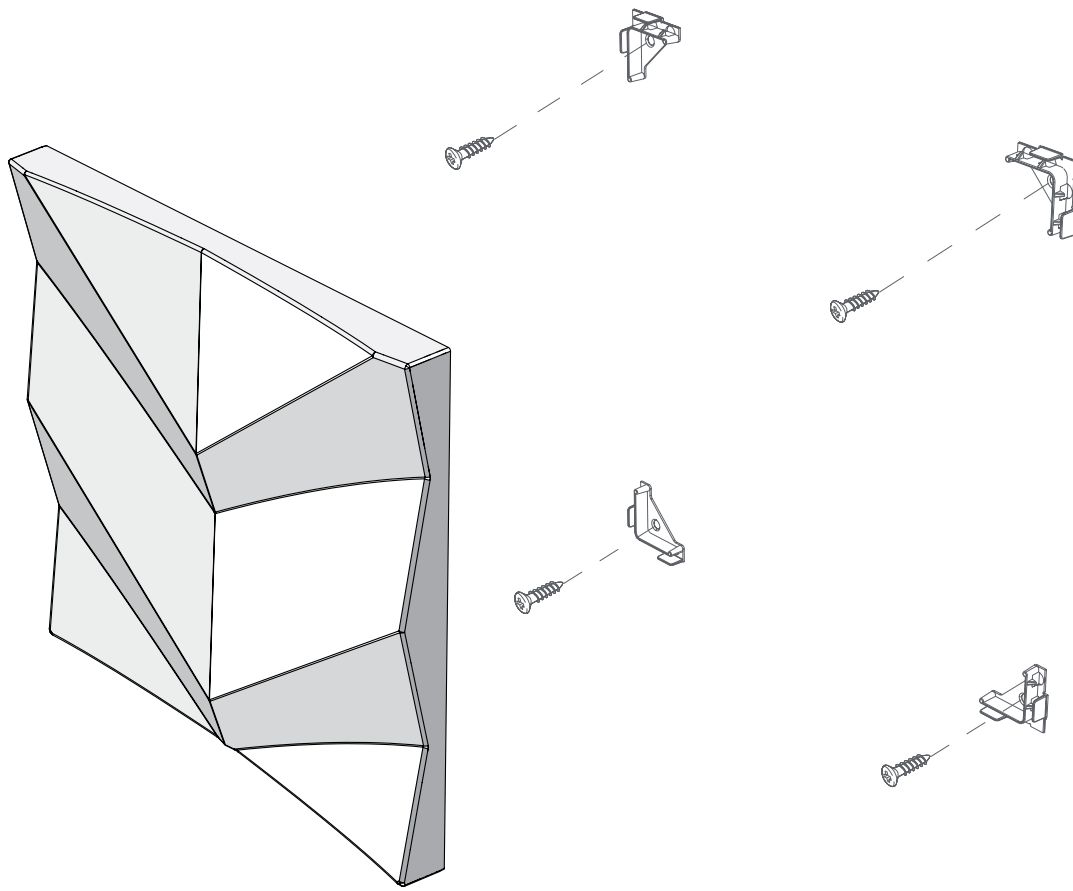

Declare.

ECOUSTIC® TORQUE COMPONENTS

Screws (not included) Flat head c/sunk 1" [2 per 4-way clip]

Clip layout example - 62.2" x 62.2"

4 way clip - Clear ABS

8 + 1 spare 4 way clips are supplied in each box
Single clip template is also included in each box