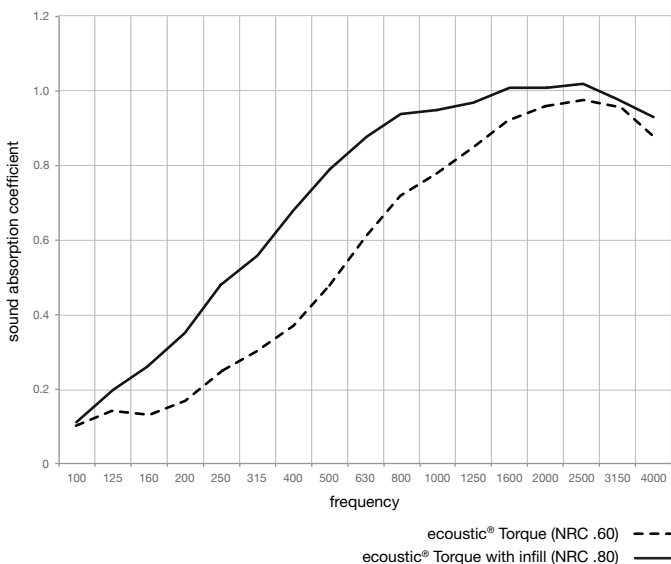

ECOUSTIC® TORQUE

CONTENT 100% PET (up to 23% recycled content)

DIMENSIONS 22.4" (w) x 22.4" (h) x 1.65" (d)
(570mm x 570mm x 42mm)

APPLICATION Wall

FIRE RATINGS

ASTM E84 Class A / Class B with Ecoustic® infill
AS/NZS 3837
ISO 5660.1
GB 8624

ACOUSTIC NRC 0.60 / 0.80 (With Ecoustic® infill)

Lightweight, Easy to Handle + Install: Use the provided template to position the 4-way clips, then simply press the tile into place.

Designed for the Environment: